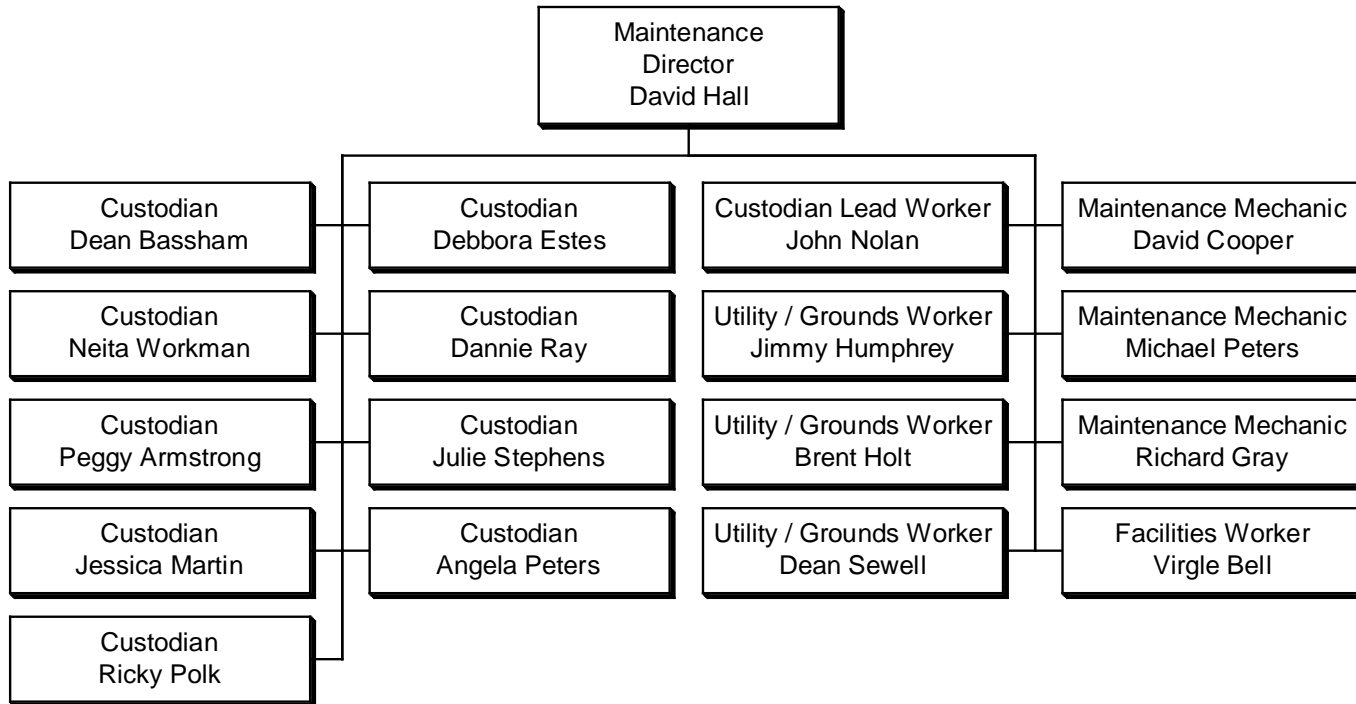

Yellow – Grant Funded

COLOR KEY

Green – Hiring

Light Blue – Holding

Dark Blue Border - Interim

Yellow – Grant Funded

COLOR KEY

Green	– Hiring
Light Blue	– Holding
Dark Blue Border	- Interim
Yellow	– Grant Funded