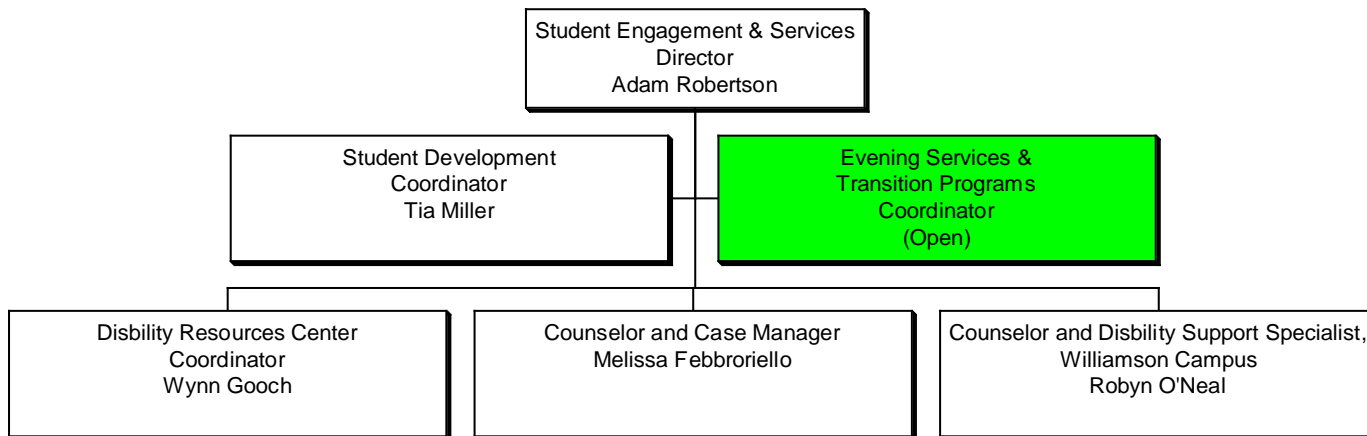

Green – Hiring

Light Blue – Holding

Dark Blue Border - Interim

Yellow – Grant Funded

COLOR KEY

Green – Hiring

Light Blue – Holding

Dark Blue Border - Interim

Yellow – Grant Funded

COLOR KEY

Green – Hiring

Light Blue – Holding

Dark Blue Border - Interim

Yellow – Grant Funded

COLOR KEY

Green – Hiring

Light Blue – Holding

Dark Blue Border - Interim

Yellow – Grant Funded

COLOR KEY

Green – Hiring

Light Blue – Holding

Dark Blue Border - Interim

Yellow – Grant Funded