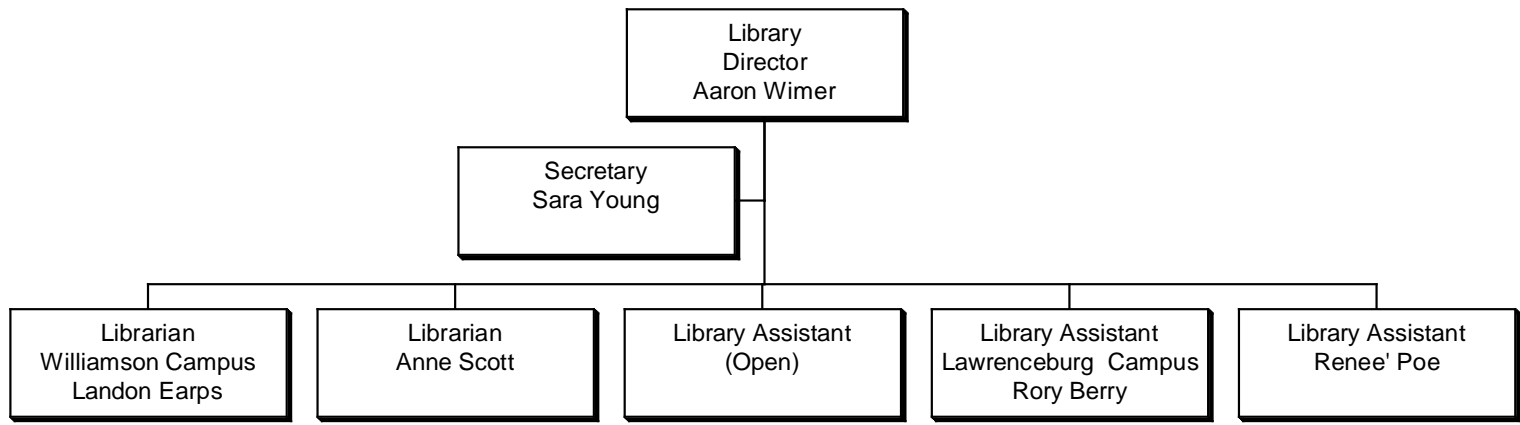

Dark Blue Border - Interim

Yellow – Grant Funded

COLOR KEY

Green – Hiring

Light Blue – Holding

Dark Blue Border - Interim

Yellow – Grant Funded

COLOR KEY