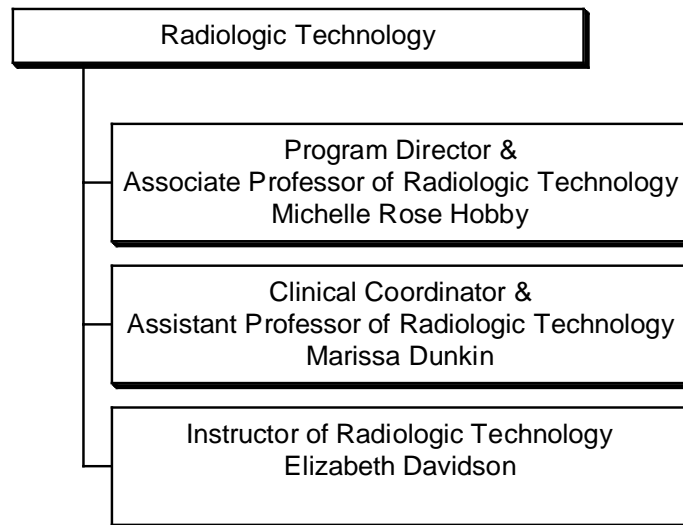

Organizational Chart

TRIO SSS Grant Program
Director
Yaritza Castro
(Grant Funded)

Academic Coach
Christian Jones
(Grant Funded)

Academic Coordinator
& Data Specialist
Rena Greenlees
(Grant Funded)