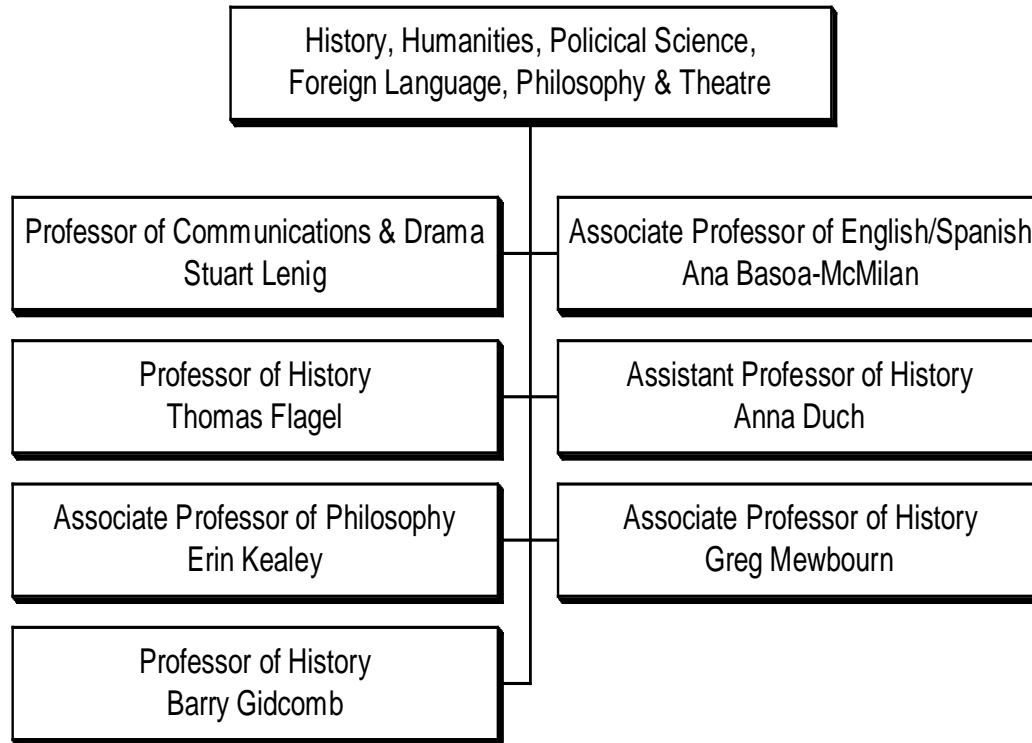

Organizational Chart

TRIO SSS Grant Program
Director
Yaritza Castro
(Grant Funded)

Academic Coach
Christian Jones
(Grant Funded)

Academic Coordinator
& Data Specialist
Rena Greenlees
(Grant Funded)