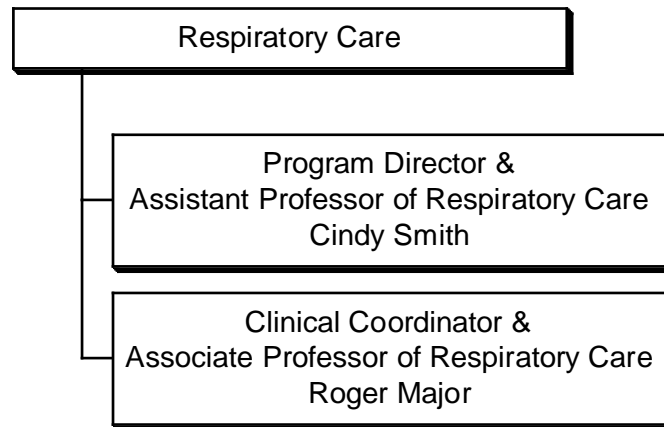

Organizational Chart

TRIO SSS Grant Program
Director
Yaritza Castro
(Grant Funded)

Academic Coach
Christian Jones
(Grant Funded)

Academic Coordinator
& Data Specialist
Rena Greenlees
(Grant Funded)