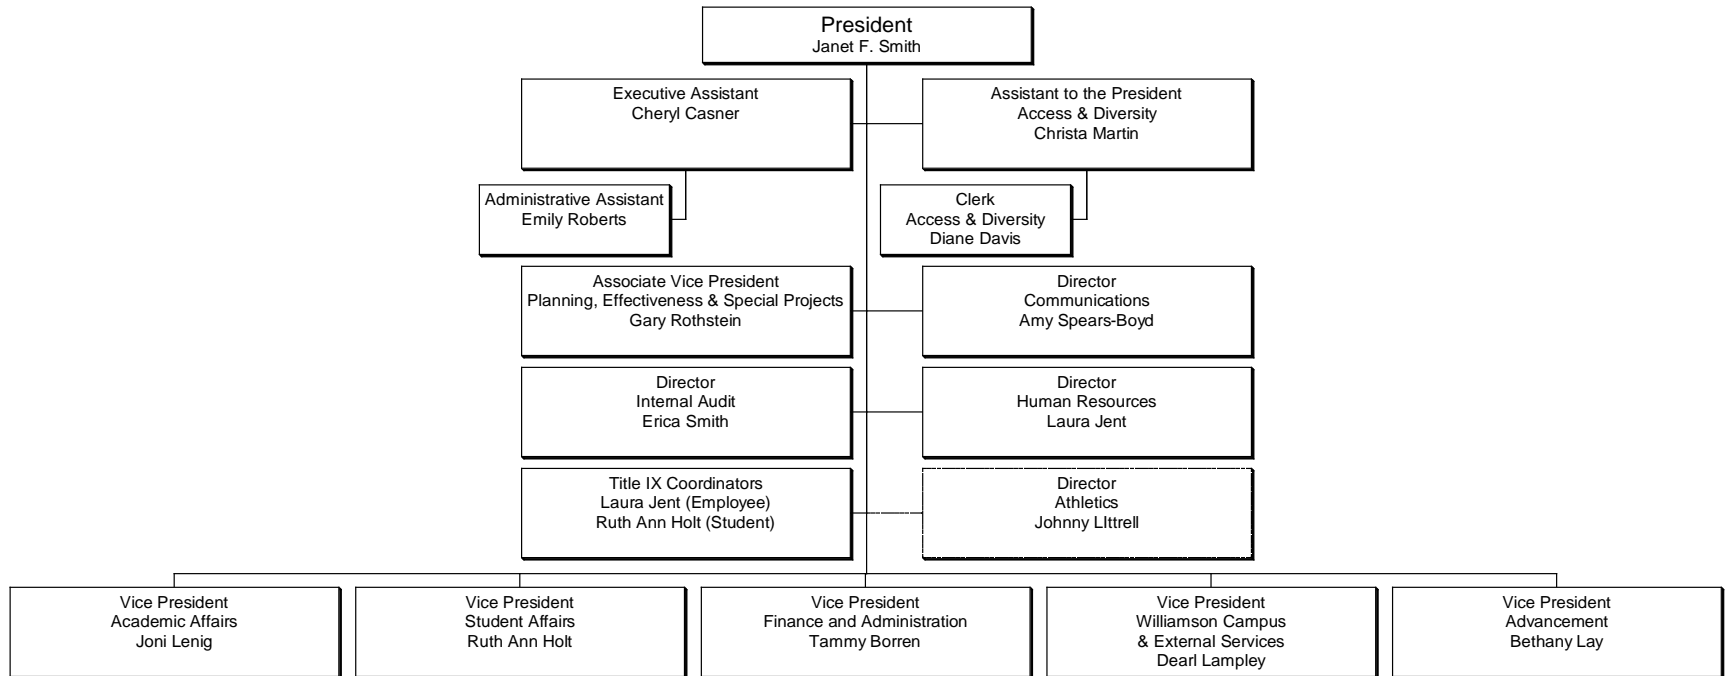

Organizational Chart

TRIO SSS Grant Program
Director
Yaritza Castro
(Grant Funded)

Academic Coach
Christian Jones
(Grant Funded)

Academic Coordinator
& Data Specialist
Rena Greenlees
(Grant Funded)