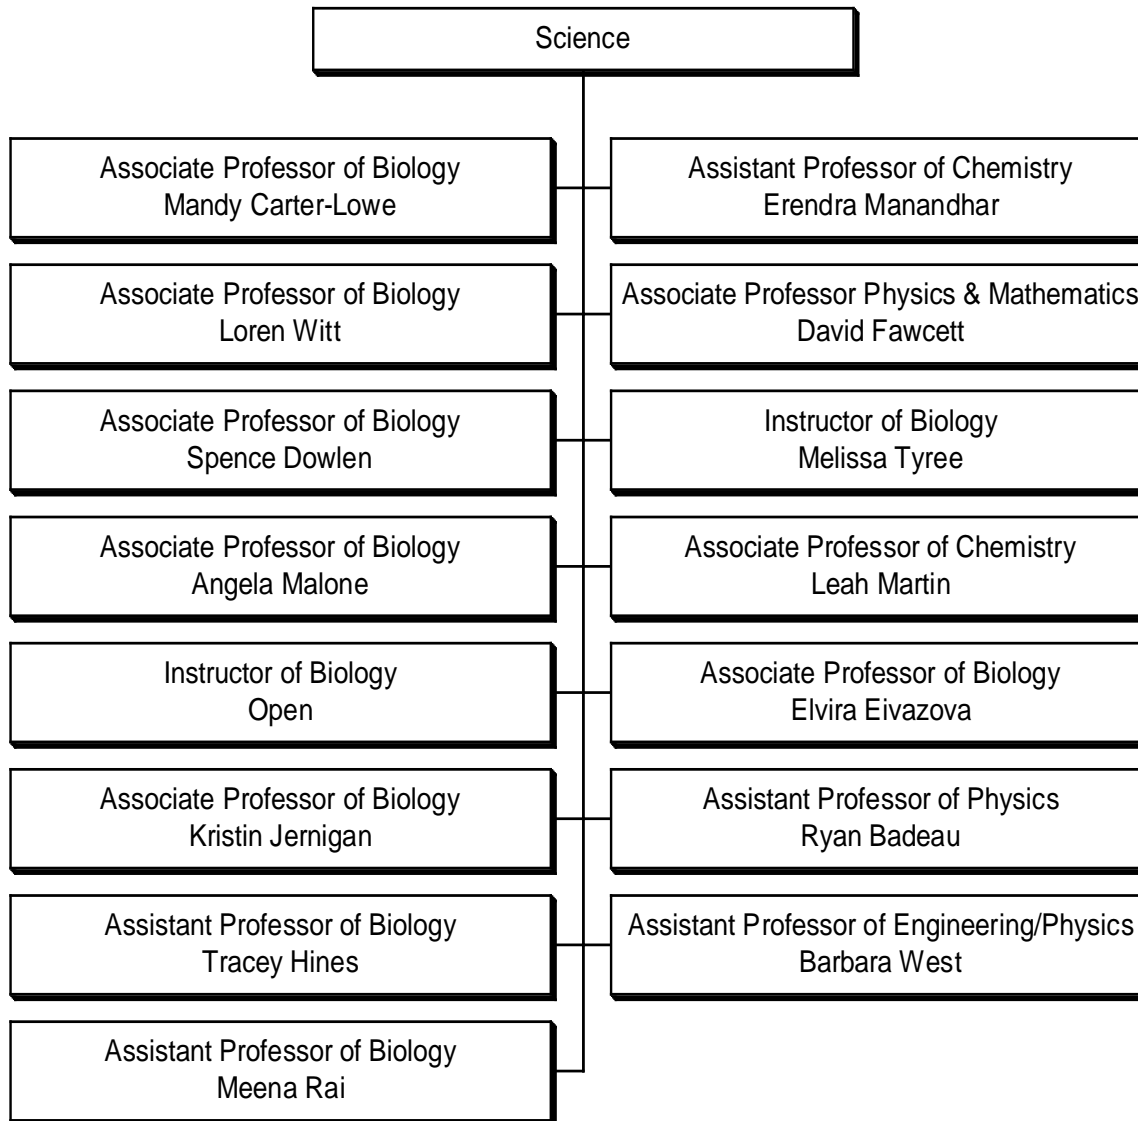

Organizational Chart

TRIO SSS Grant Program
Director
Yaritza Castro
(Grant Funded)

Academic Coach
Christian Jones
(Grant Funded)

Academic Coordinator
& Data Specialist
Rena Greenlees
(Grant Funded)