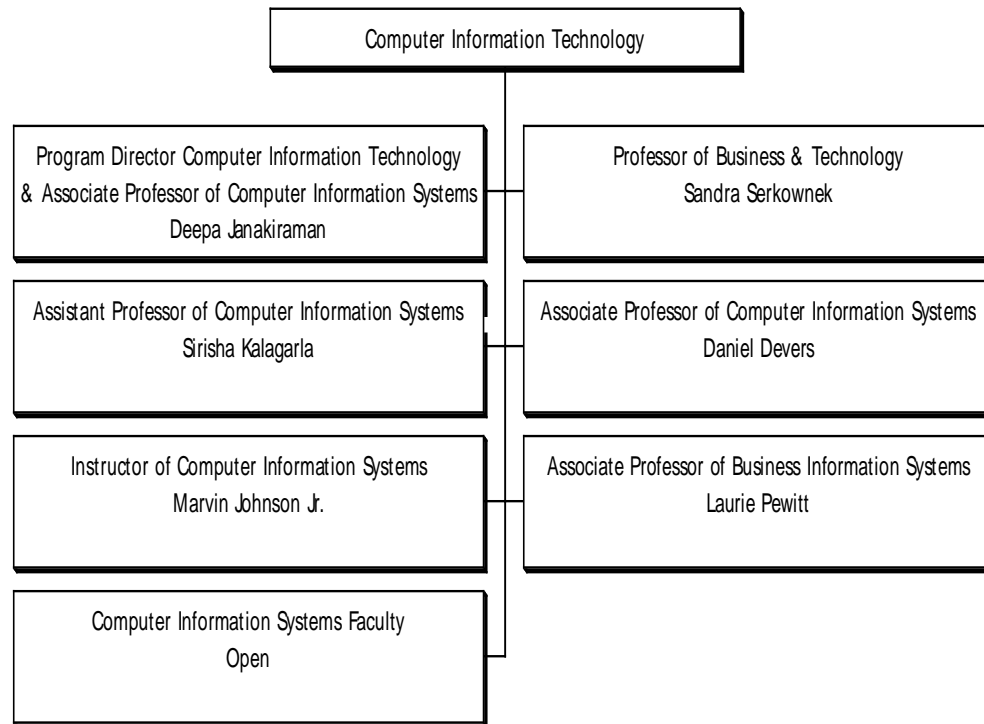

Organizational Chart

TRIO SSS Grant Program
Director
Yaritza Castro
(Grant Funded)

Academic Coach
Christian Jones
(Grant Funded)

Academic Coordinator
& Data Specialist
Rena Greenlees
(Grant Funded)