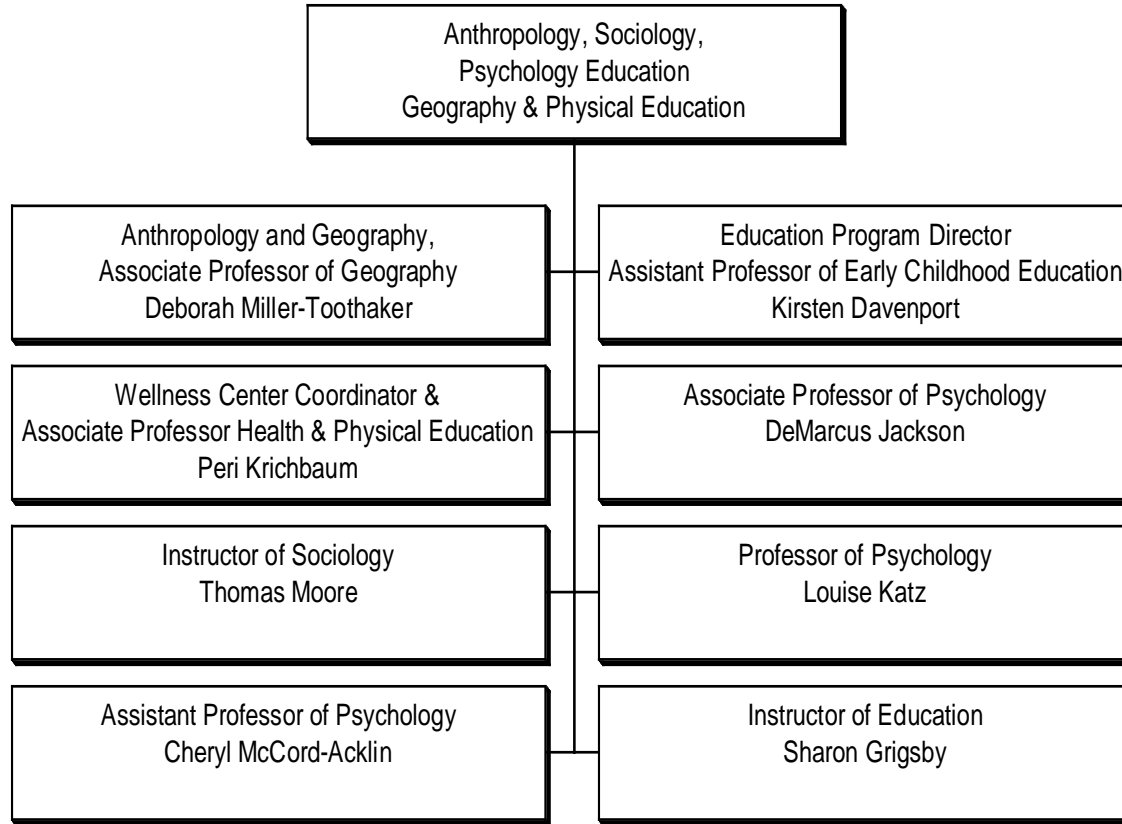

Organizational Chart

TRIO SSS Grant Program
Director
Yaritza Castro
(Grant Funded)

Academic Coach
Christian Jones
(Grant Funded)

Academic Coordinator
& Data Specialist
Rena Greenlees
(Grant Funded)