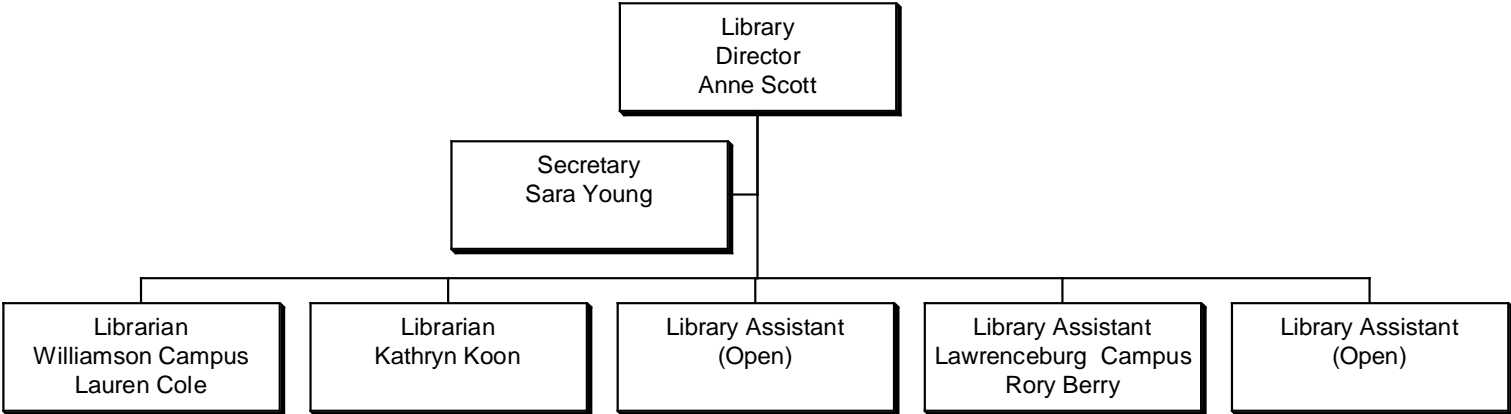

Organizational Chart

TRIO SSS Grant Program
Director
Yaritza Castro
(Grant Funded)

Academic Coach
Christian Jones
(Grant Funded)

Academic Coordinator
& Data Specialist
Rena Greenlees
(Grant Funded)