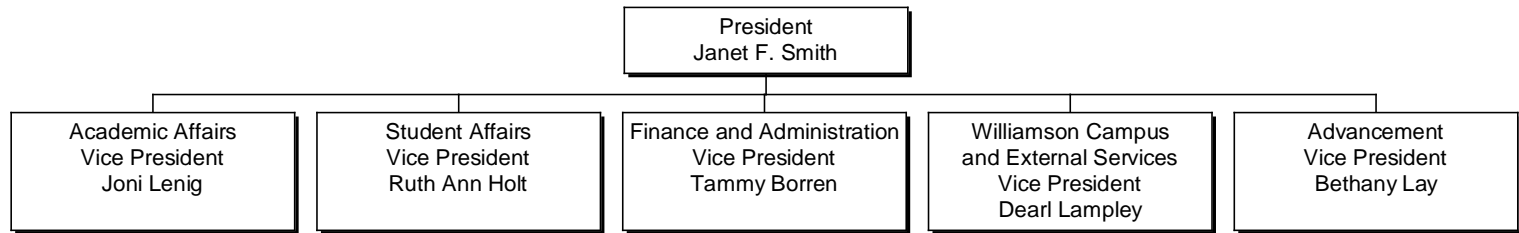

Organizational Chart

TRIO SSS Grant Program
Director
Yaritza Castro
(Grant Funded)

Academic Coach
Christian Jones
(Grant Funded)

Academic Coordinator
& Data Specialist
Rena Greenlees
(Grant Funded)