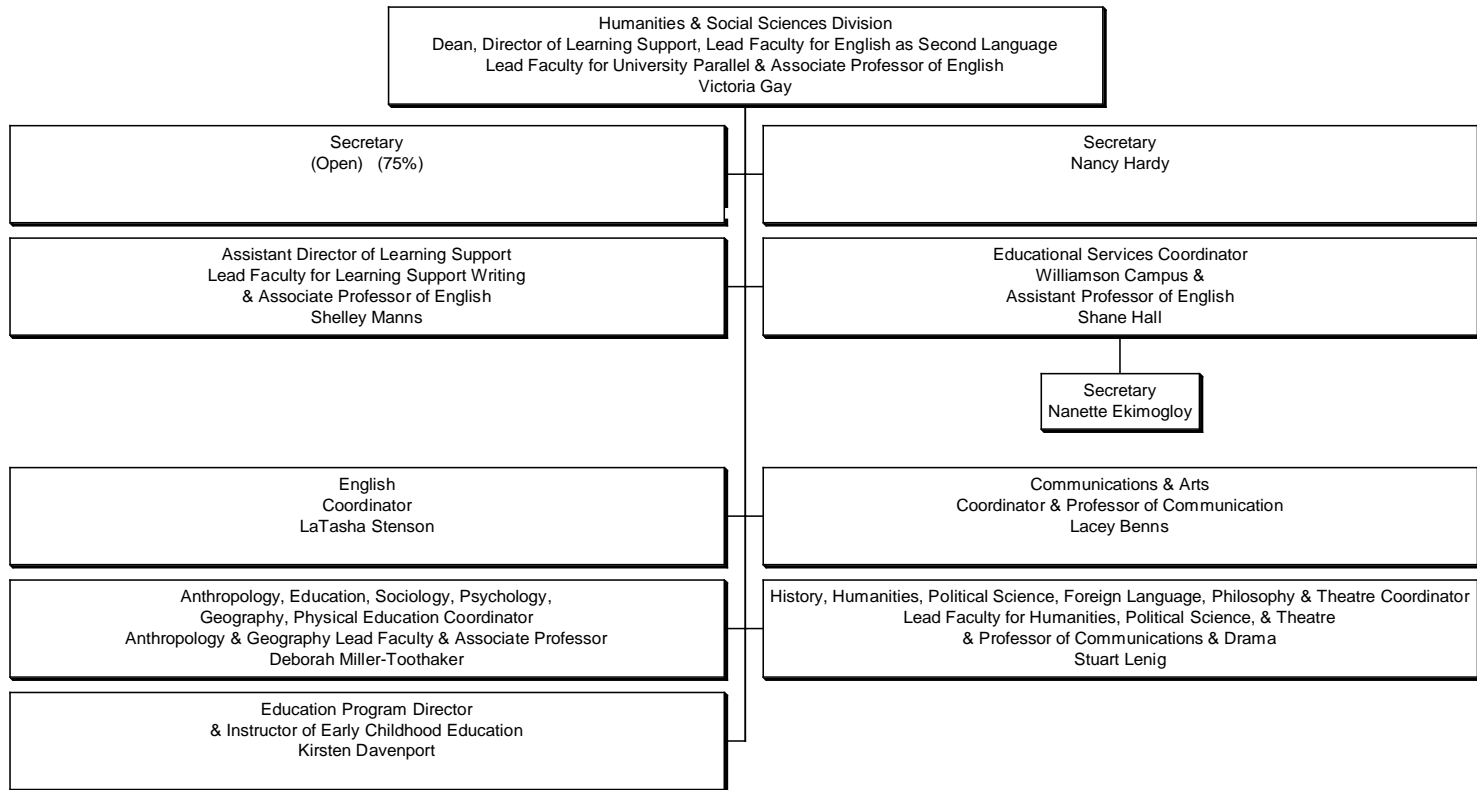

Light Blue – Holding

Dark Blue Border - Interim

Yellow – Grant Funded

COLOR KEY

Green – Hiring

Light Blue – Holding

Dark Blue Border - Interim

Yellow – Grant Funded