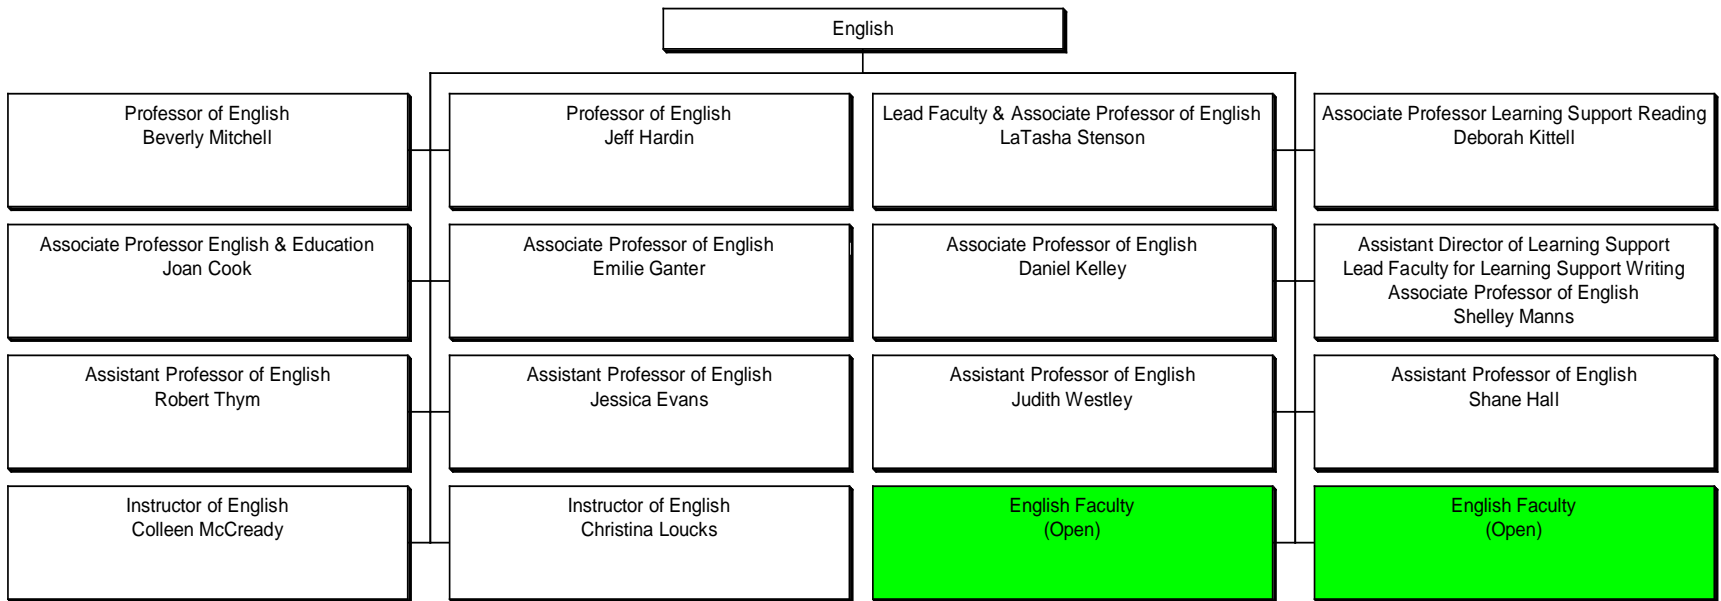

COLOR KEY

Green – Hiring

Light Blue – Holding

Dark Blue Border - Interim

Yellow – Grant Funded