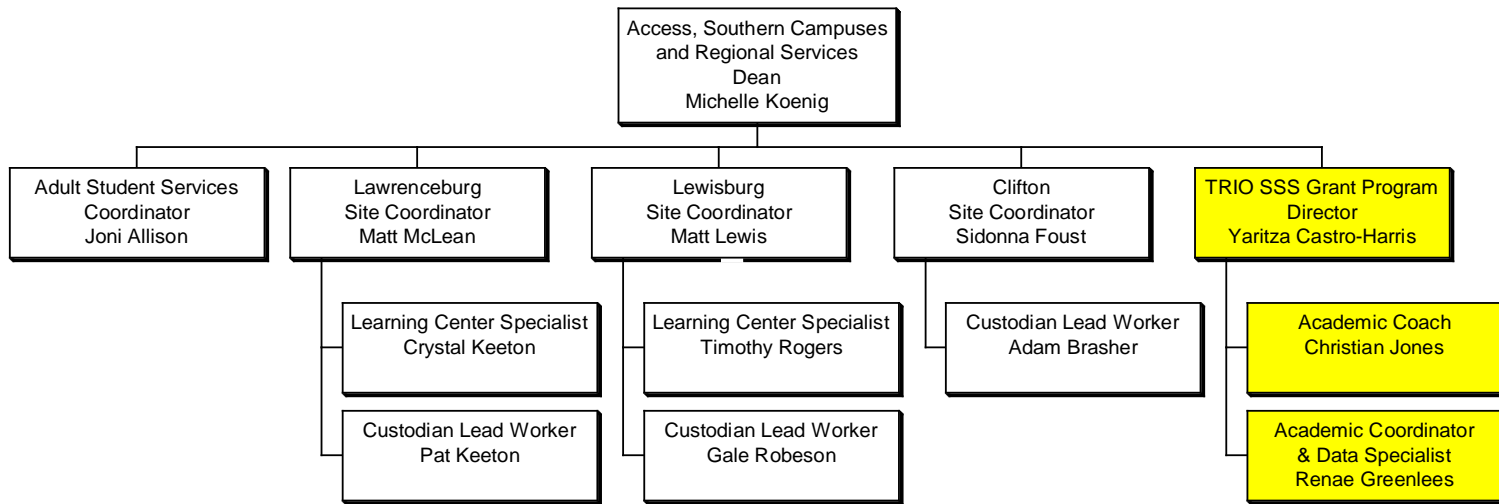

Yellow – Grant Funded

COLOR KEY

Green – Hiring

Light Blue – Holding

Dark Blue Border - Interim

Yellow – Grant Funded

COLOR KEY

Green – Hiring

Light Blue – Holding

Dark Blue Border - Interim

Yellow – Grant Funded

COLOR KEY

Green – Hiring

Light Blue – Holding

Dark Blue Border - Interim

Yellow – Grant Funded