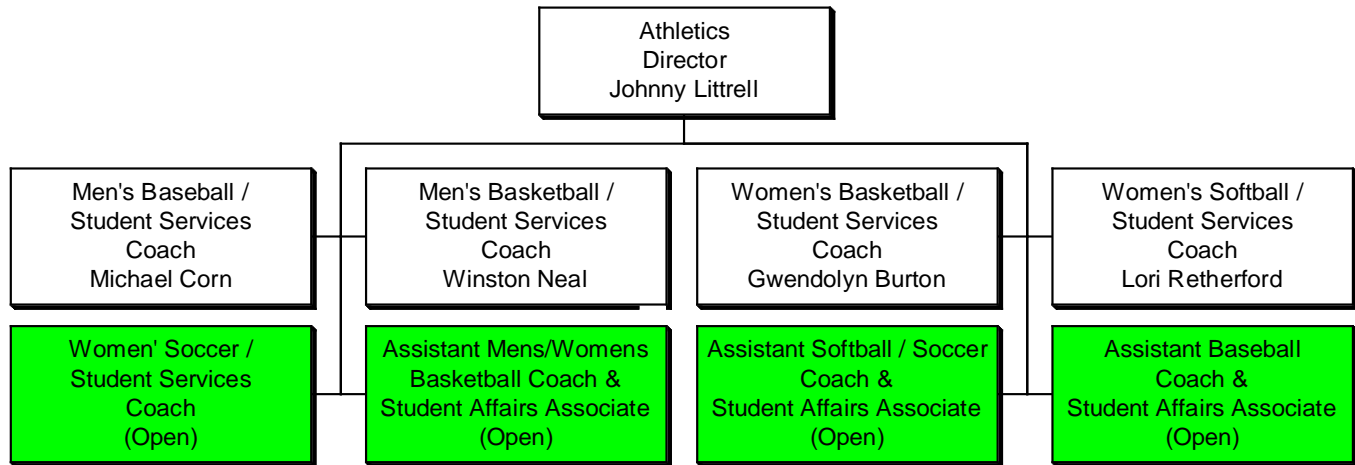

COLOR KEY

Green – Hiring

Light Blue – Holding

Dark Blue Border - Interim

Yellow – Grant Funded