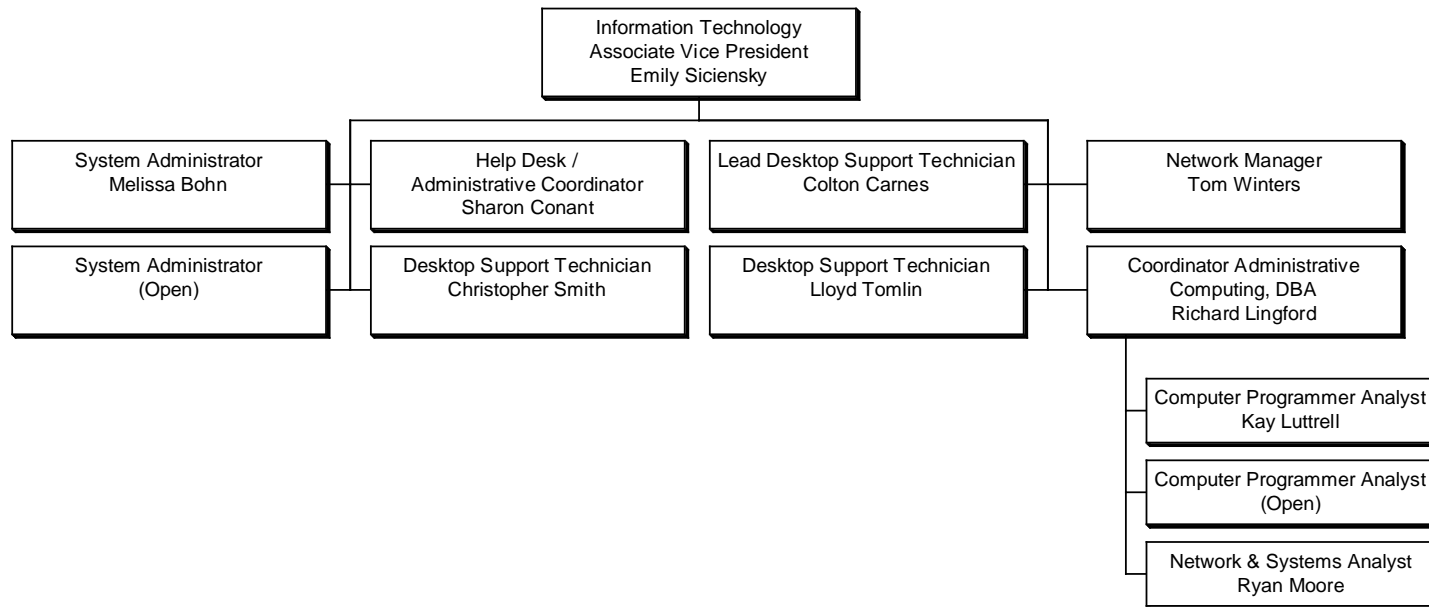

COLOR KEY

Green – Hiring

Light Blue – Holding

Dark Blue Border - Interim

Yellow – Grant Funded