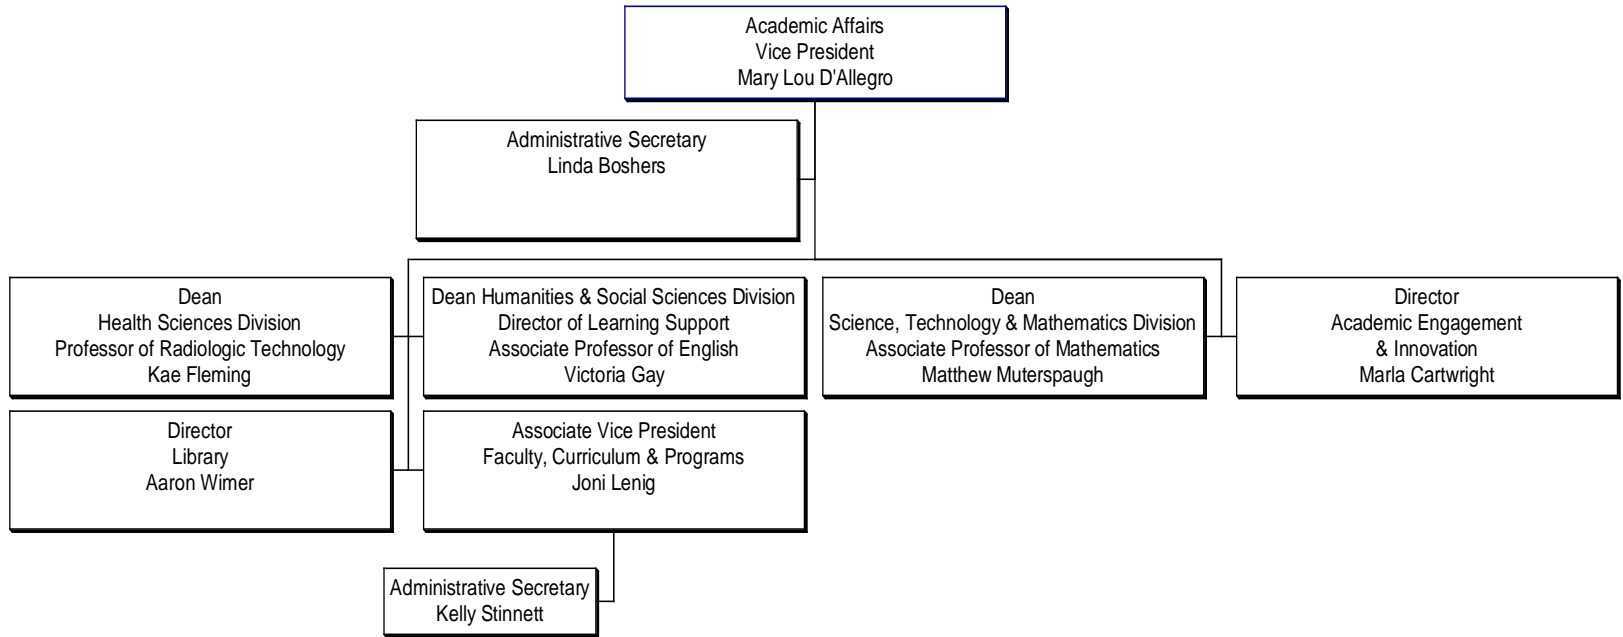

Organizational Chart

COLOR KEY

Green – Hiring

Light Blue – Holding

Dark Blue Border - Interim

Yellow – Grant Funded

COLOR KEY

- Green – Hiring
- Light Blue – Holding
- Dark Blue Border - Interim
- Yellow – Grant Funded