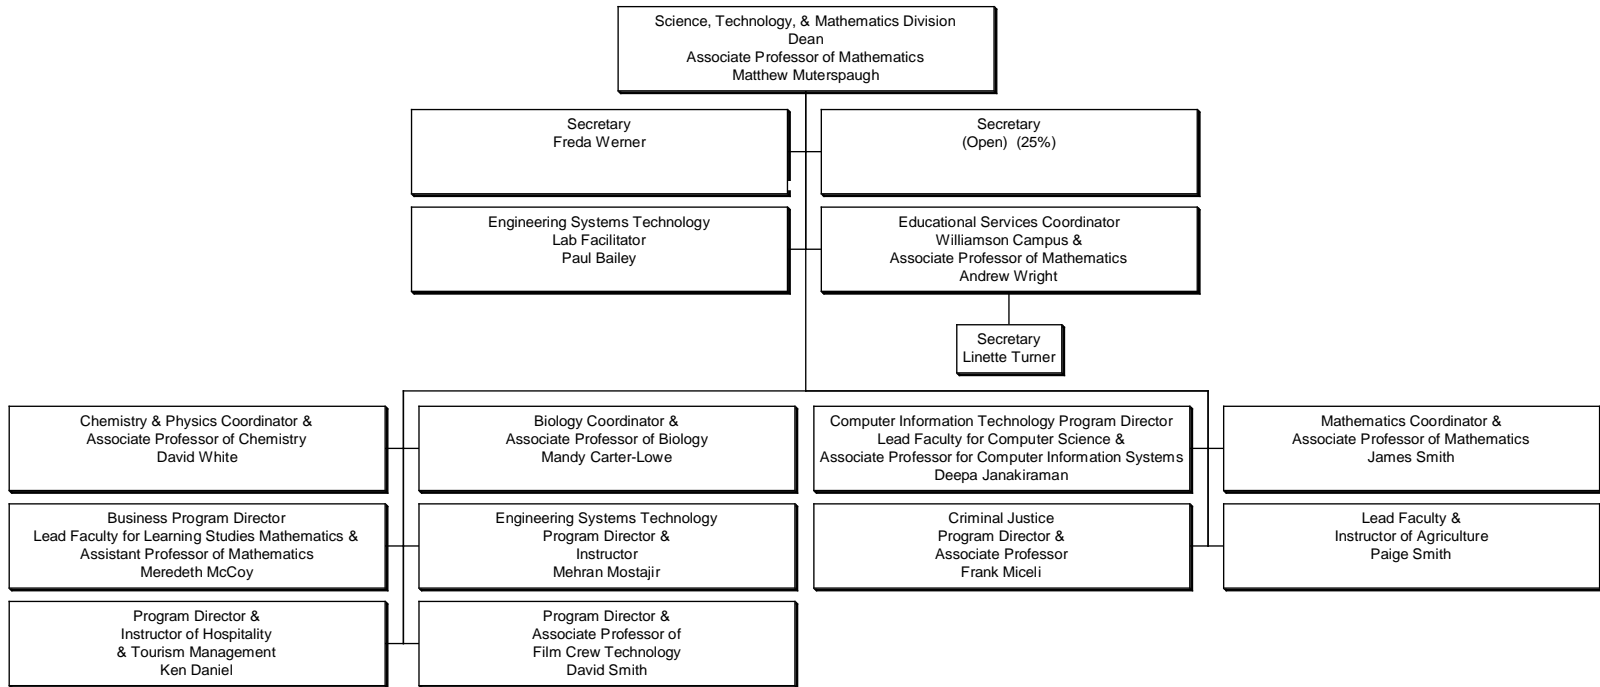

COLOR KEY

Green – Hiring

Light Blue – Holding

Dark Blue Border - Interim

Yellow – Grant Funded