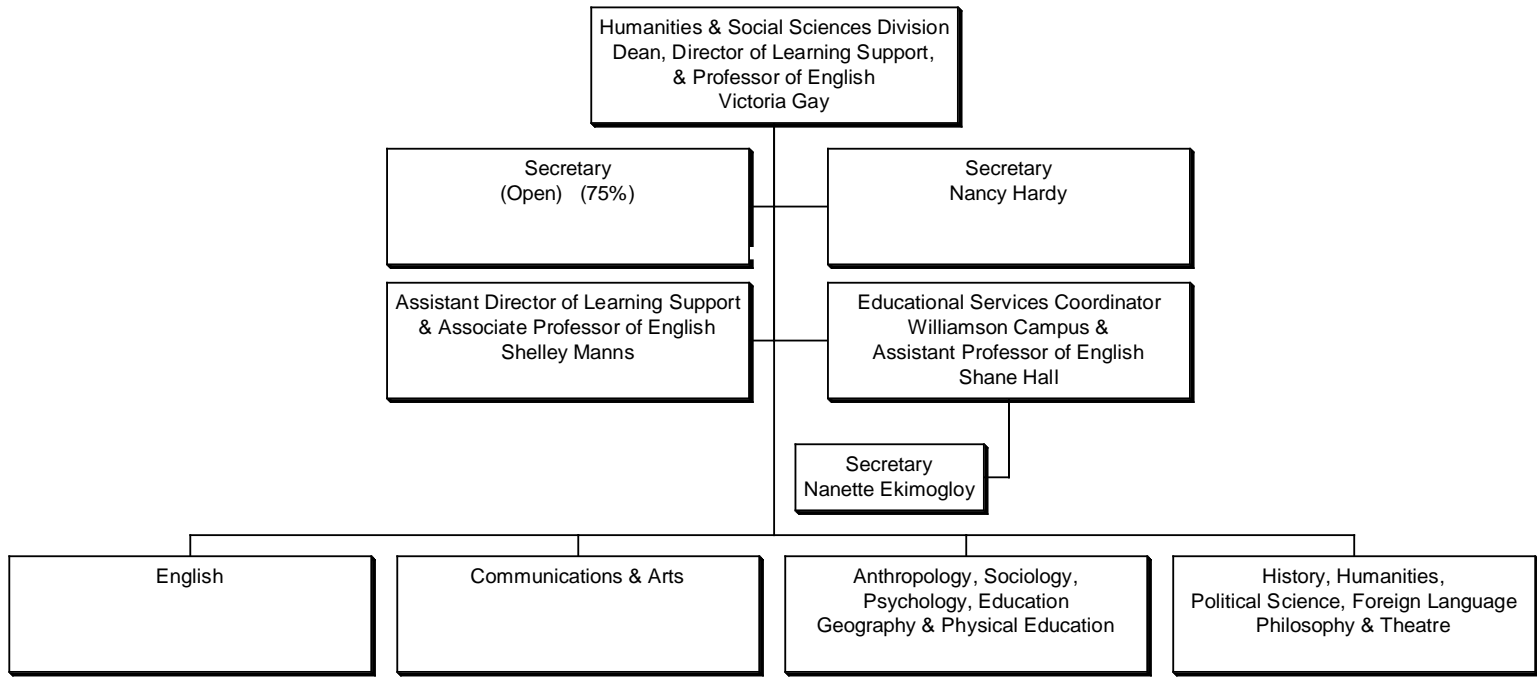

Organizational Chart

TRIO SSS Grant Program
Director
Yaritza Castro
(Grant Funded)

Academic Coach
Christian Jones
(Grant Funded)

Academic Coordinator
& Data Specialist
Rena Greenlees
(Grant Funded)