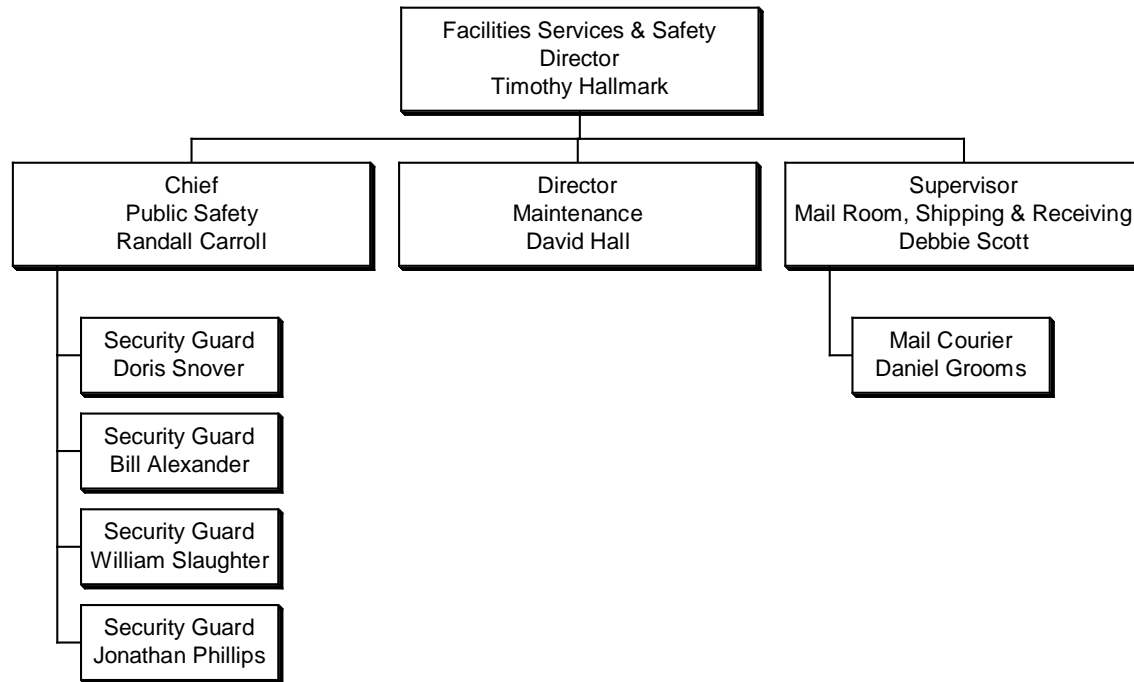

Yellow – Grant Funded

COLOR KEY

Green – Hiring

Light Blue – Holding

Dark Blue Border - Interim

Yellow – Grant Funded

COLOR KEY

Green	– Hiring
Light Blue	– Holding
Dark Blue Border	- Interim
Yellow	– Grant Funded