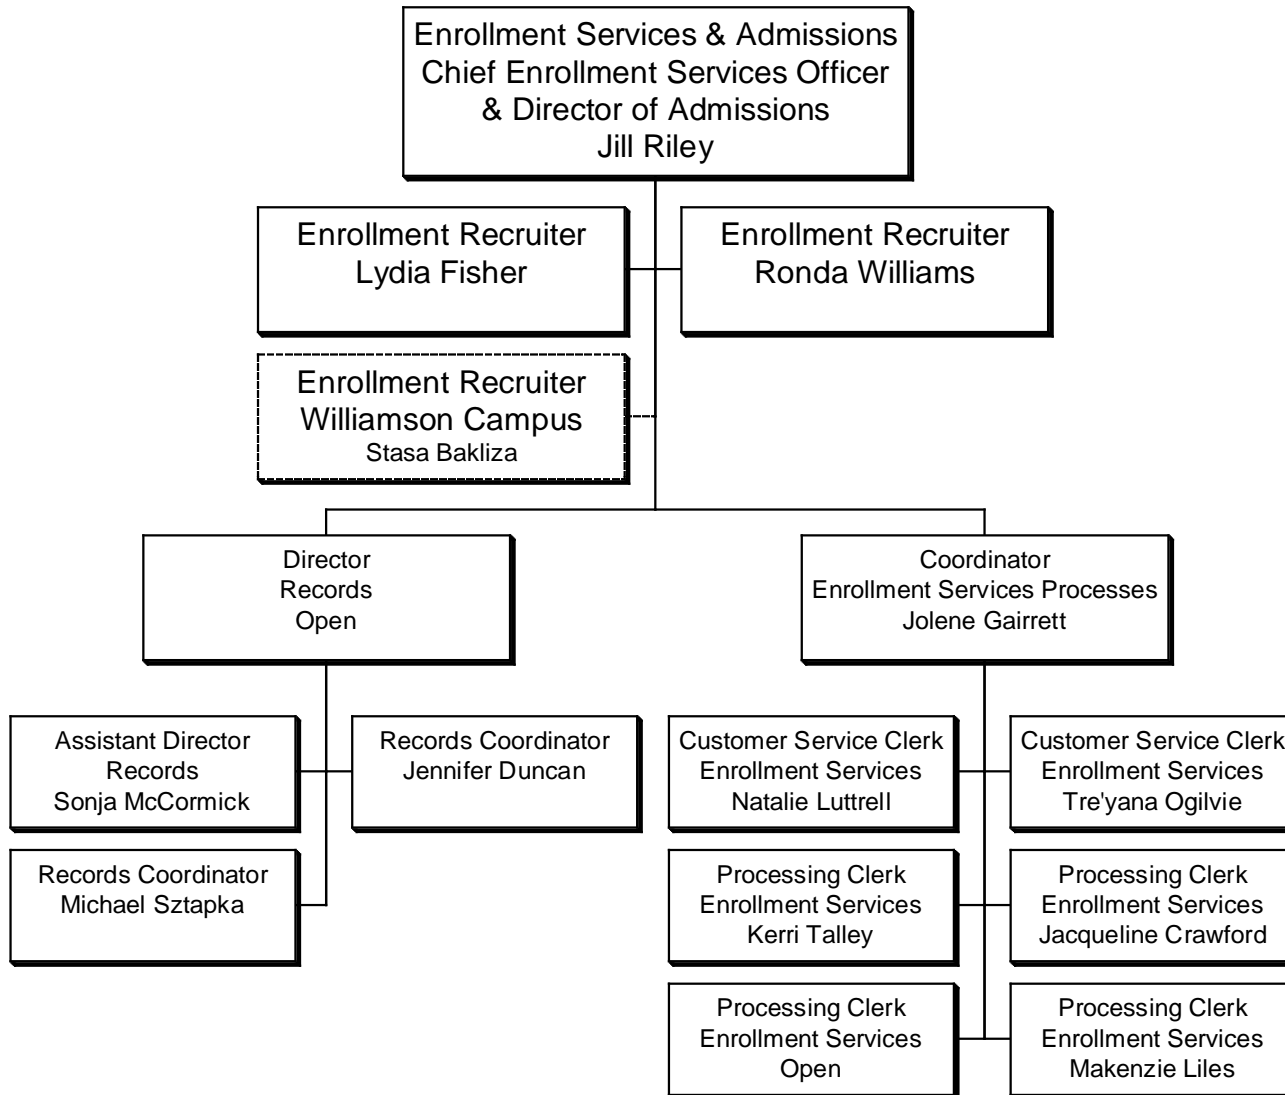

Organizational Chart

TRIO SSS Grant Program
Director
Yaritza Castro
(Grant Funded)

Academic Coach
Christian Jones
(Grant Funded)

Academic Coordinator
& Data Specialist
Rena Greenlees
(Grant Funded)