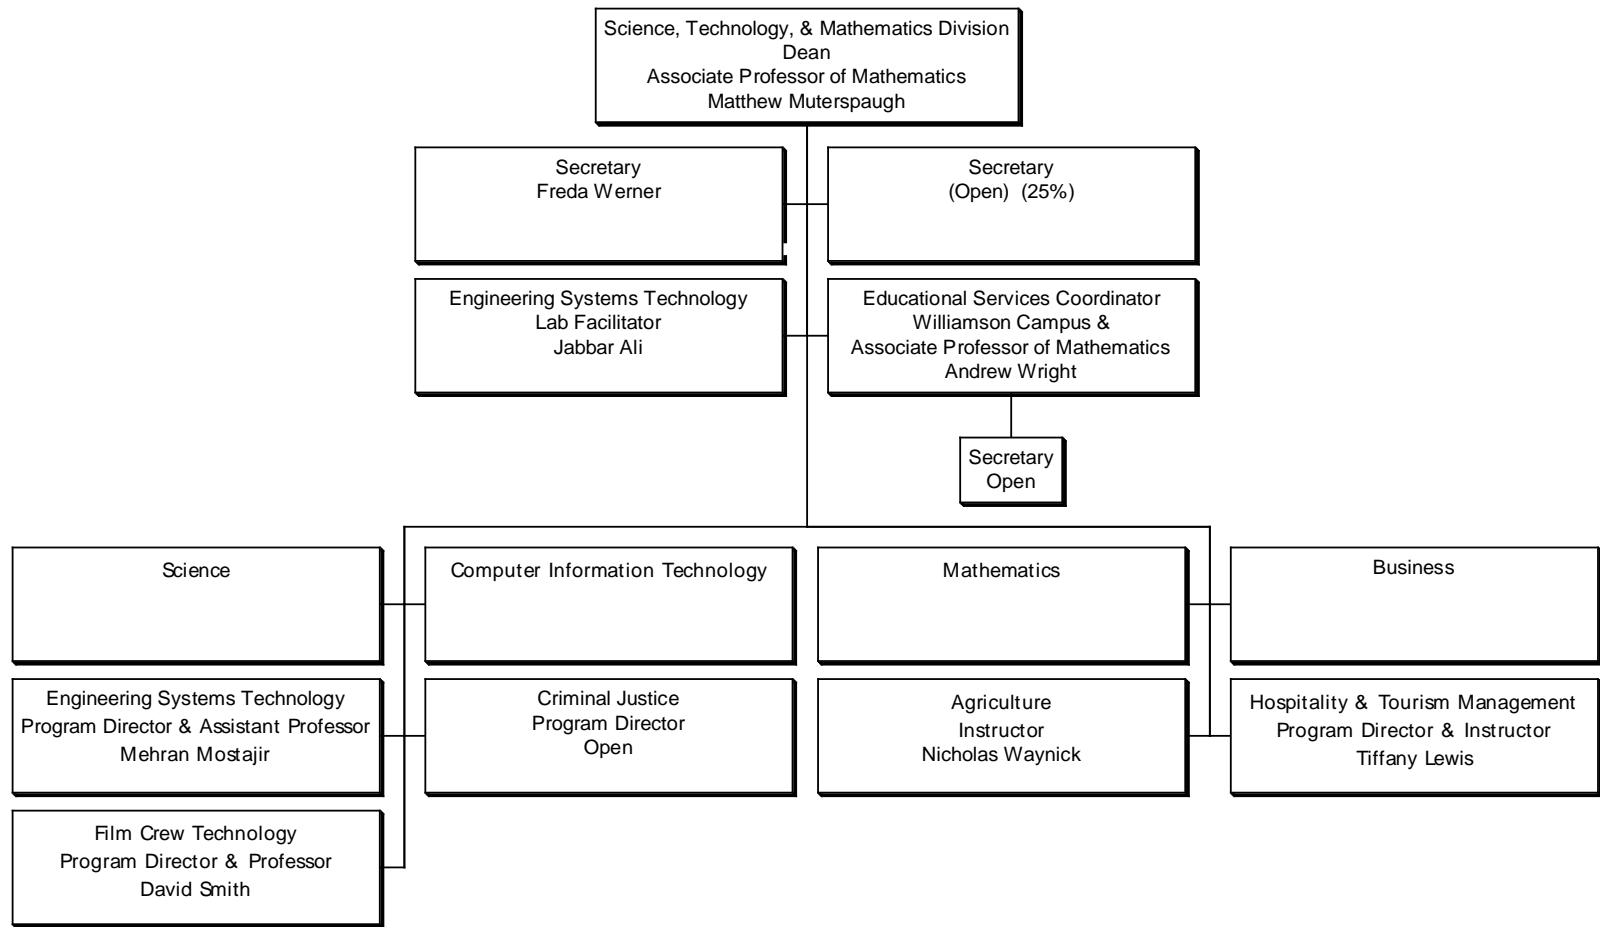

Organizational Chart

TRIO SSS Grant Program
Director
Yaritza Castro
(Grant Funded)

Academic Coach
Christian Jones
(Grant Funded)

Academic Coordinator
& Data Specialist
Rena Greenlees
(Grant Funded)