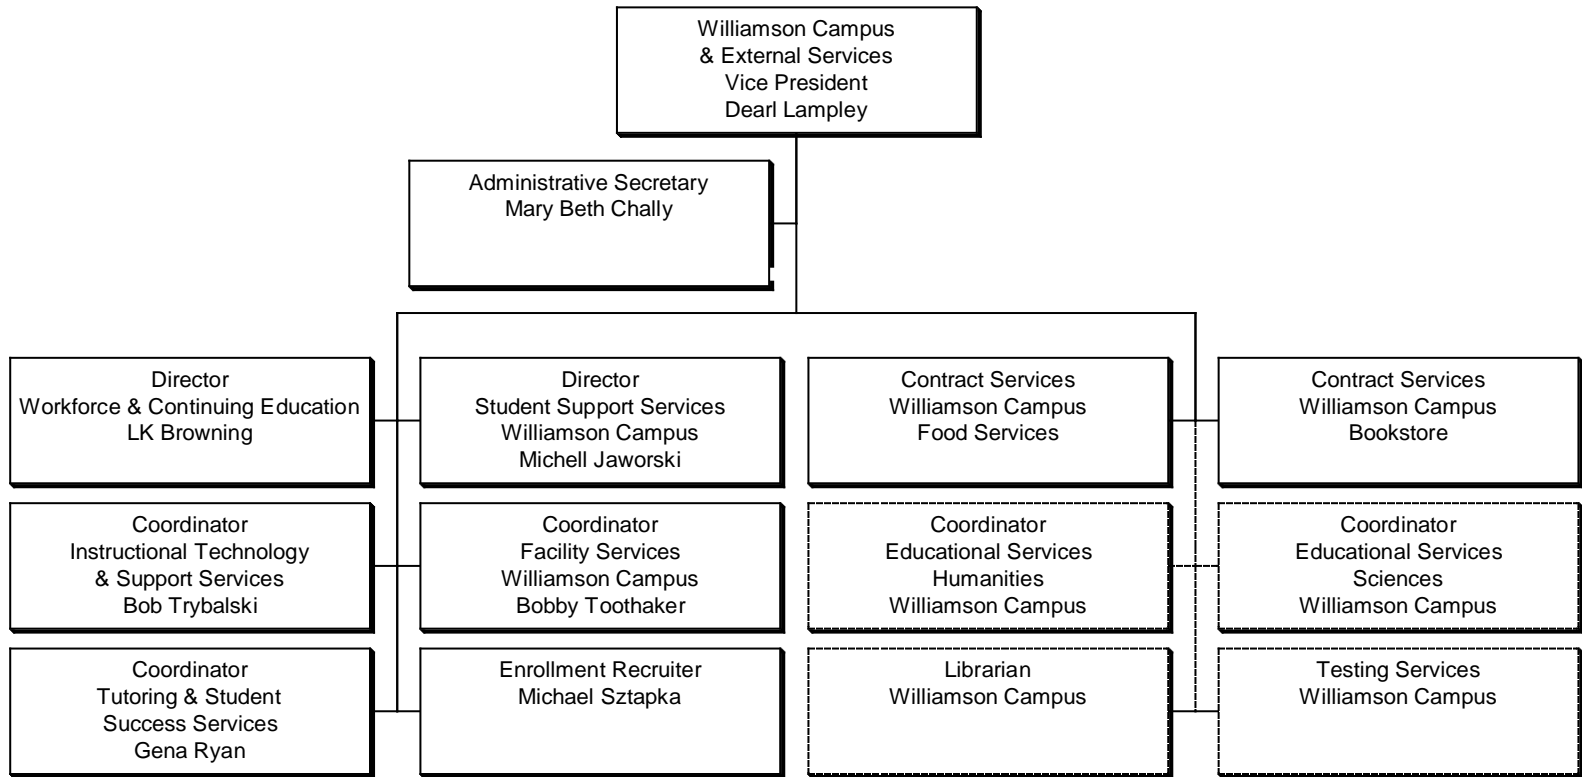

COLOR KEY

Green – Hiring

Light Blue – Holding

Dark Blue Border - Interim

Yellow – Grant Funded