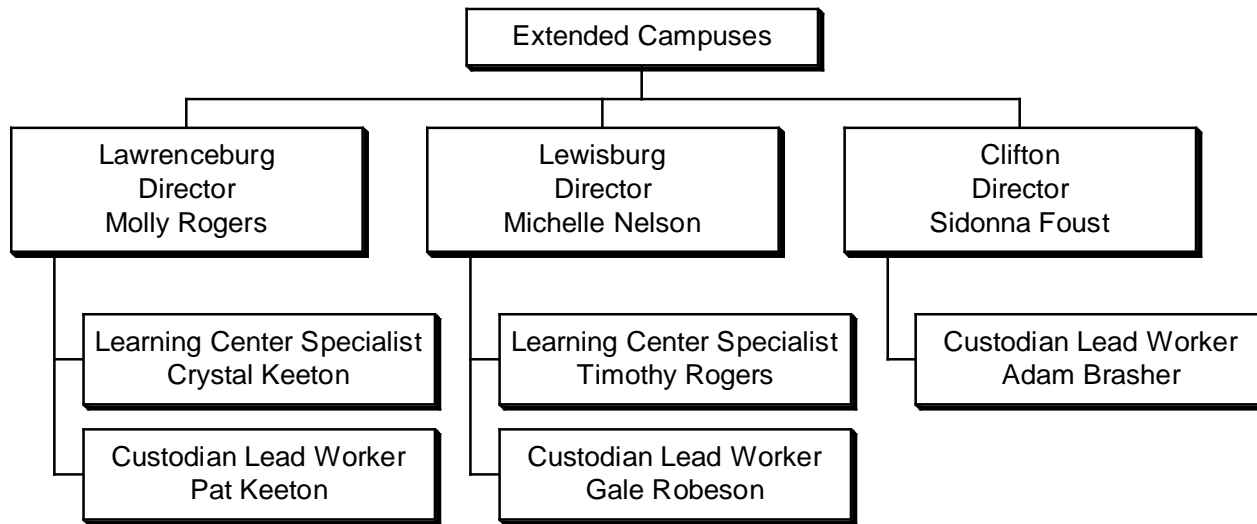

Organizational Chart

TRIO SSS Grant Program
Director
Yaritza Castro
(Grant Funded)

Academic Coach
Christian Jones
(Grant Funded)

Academic Coordinator
& Data Specialist
Rena Greenlees
(Grant Funded)