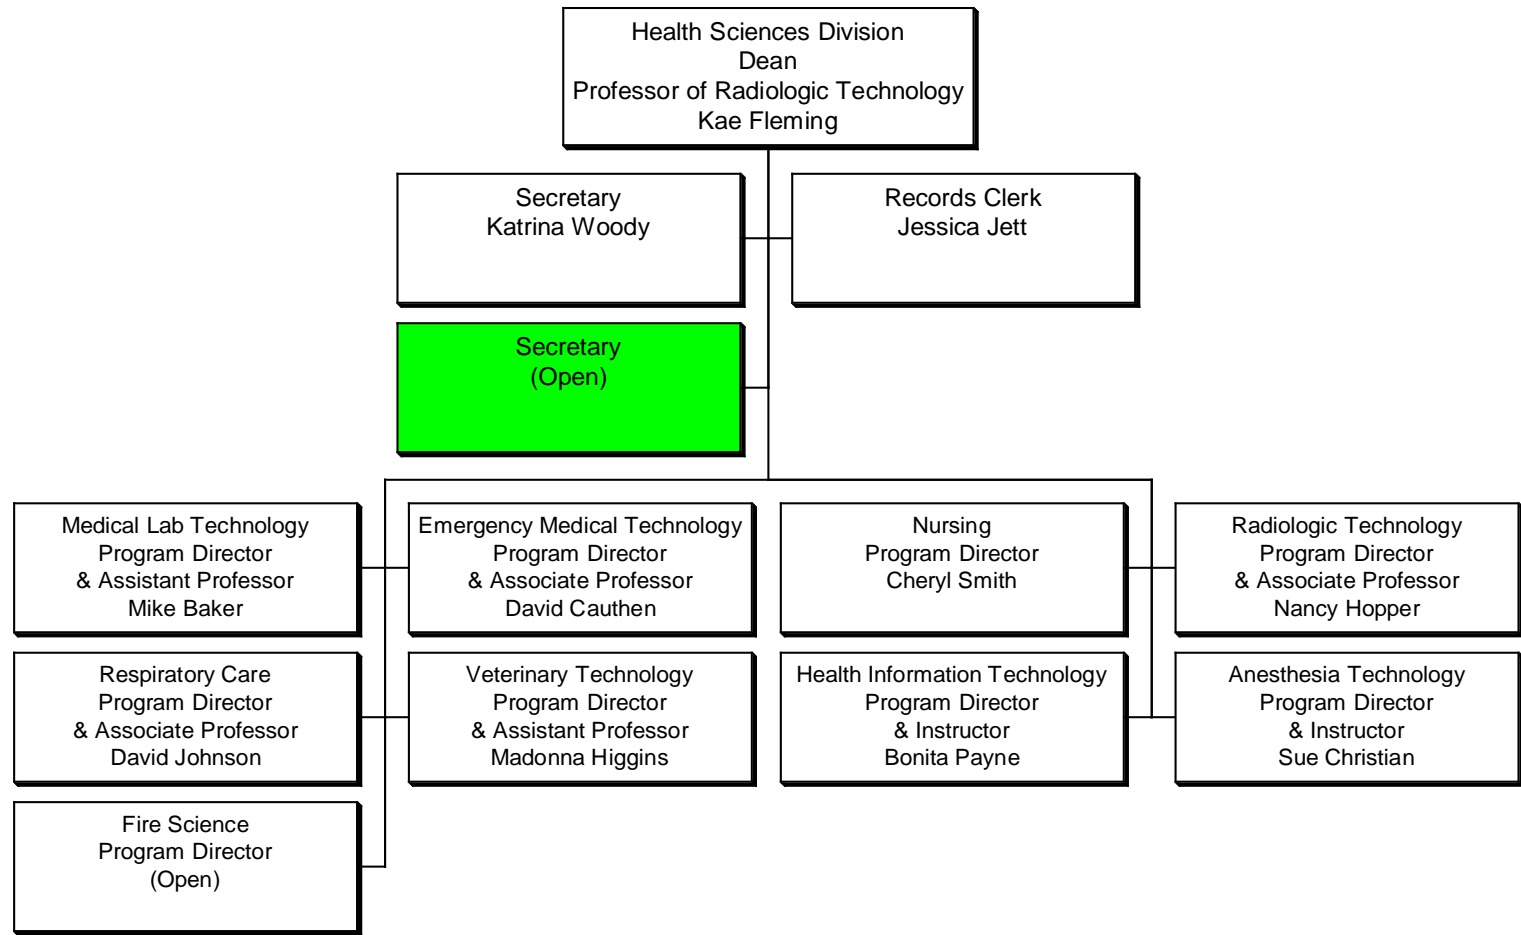

COLOR KEY

Green – Hiring

Light Blue – Holding

Dark Blue Border - Interim

Yellow – Grant Funded