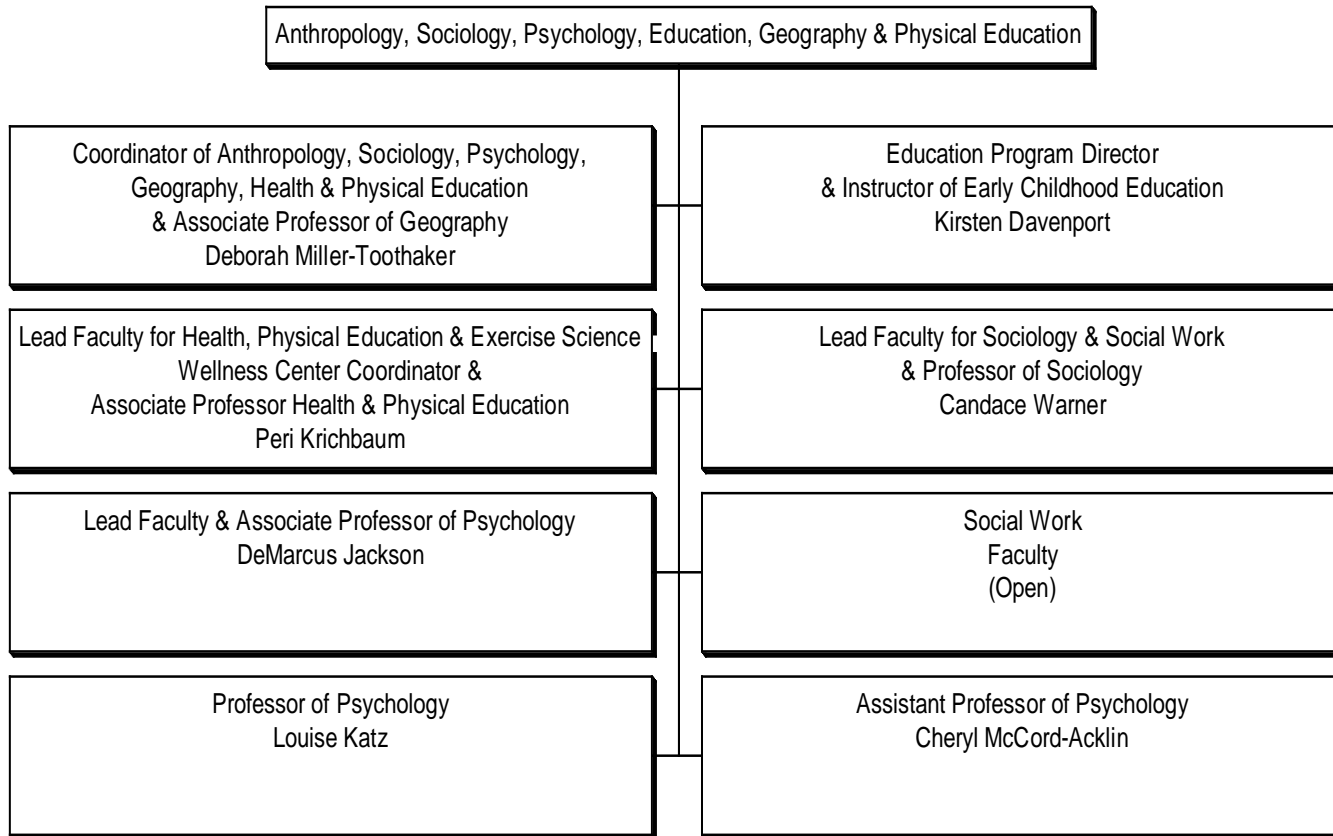

Dark Blue Border - Interim

Yellow – Grant Funded

COLOR KEY

Green – Hiring

Light Blue – Holding

Dark Blue Border - Interim

Yellow – Grant Funded

COLOR KEY