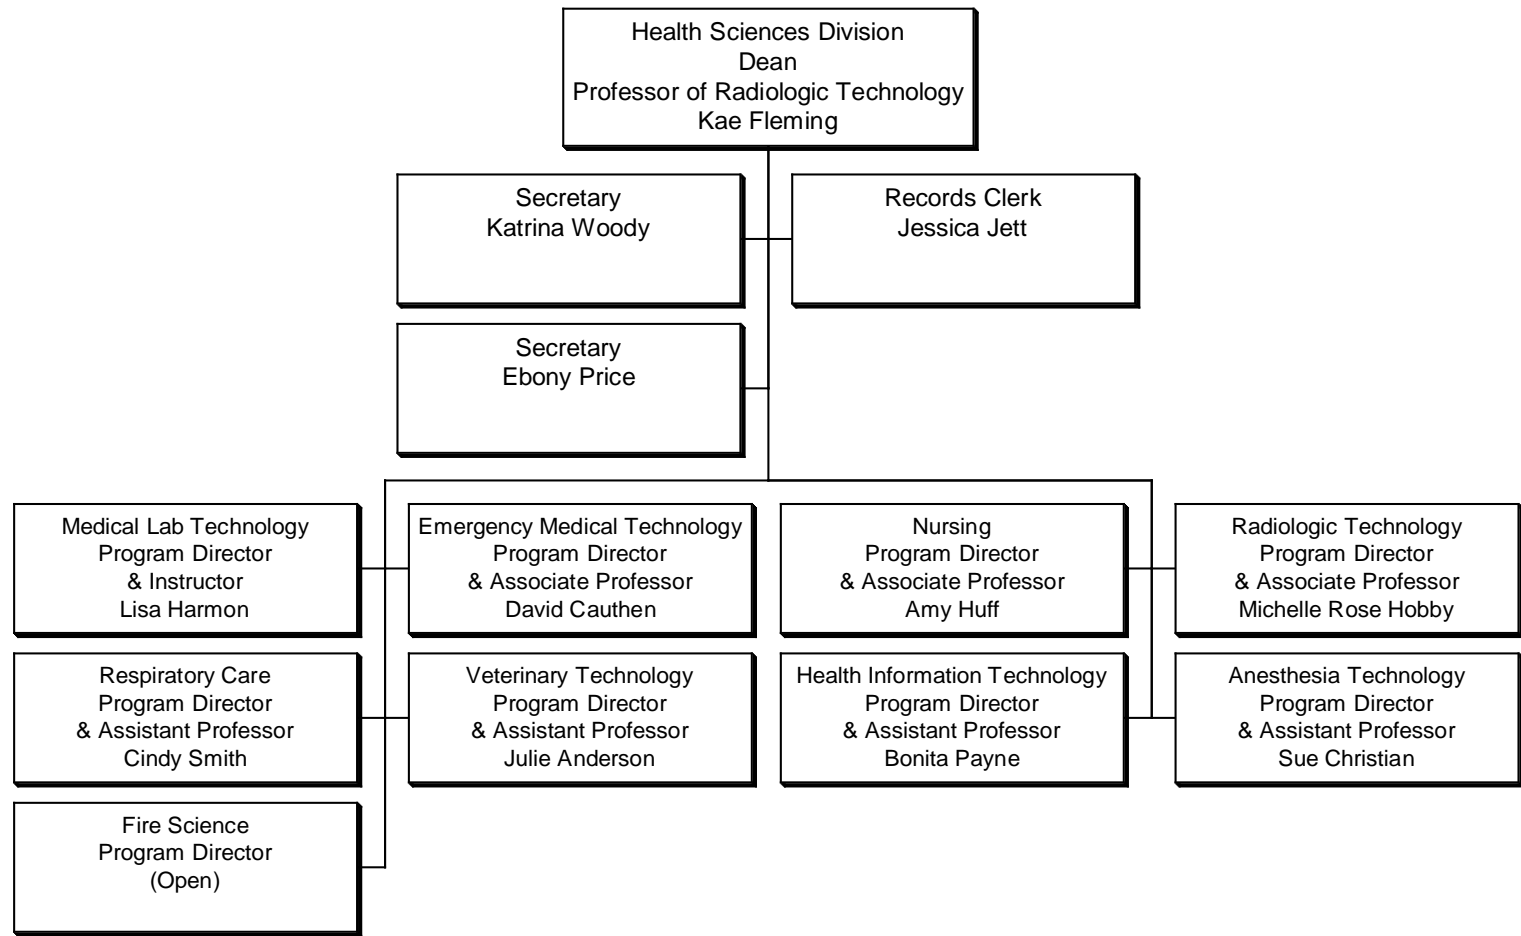

Organizational Chart

TRIO SSS Grant Program
Director
Yaritza Castro
(Grant Funded)

Academic Coach
Christian Jones
(Grant Funded)

Academic Coordinator
& Data Specialist
Rena Greenlees
(Grant Funded)