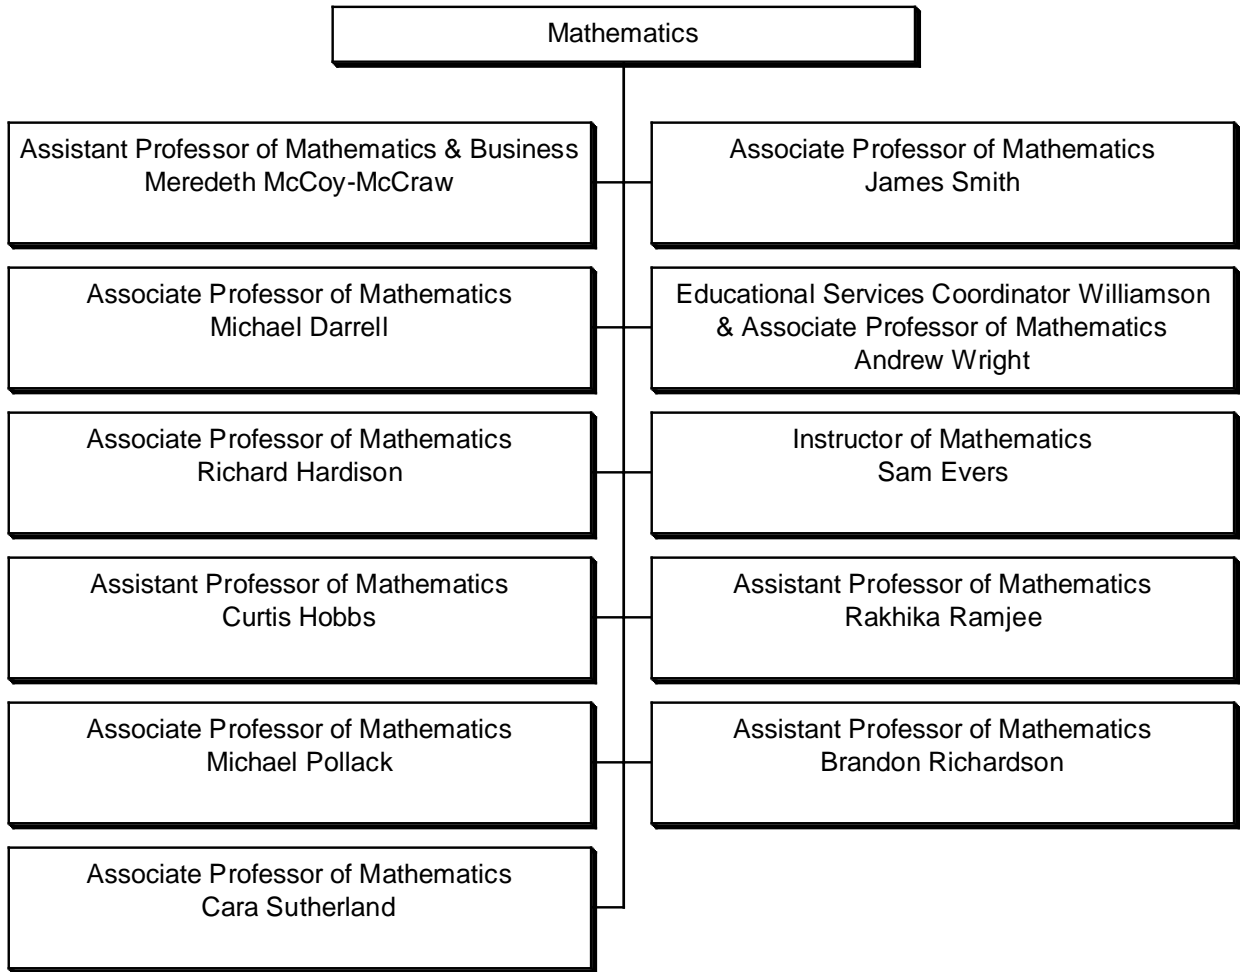

Organizational Chart

TRIO SSS Grant Program
Director
Yaritza Castro
(Grant Funded)

Academic Coach
Christian Jones
(Grant Funded)

Academic Coordinator
& Data Specialist
Rena Greenlees
(Grant Funded)