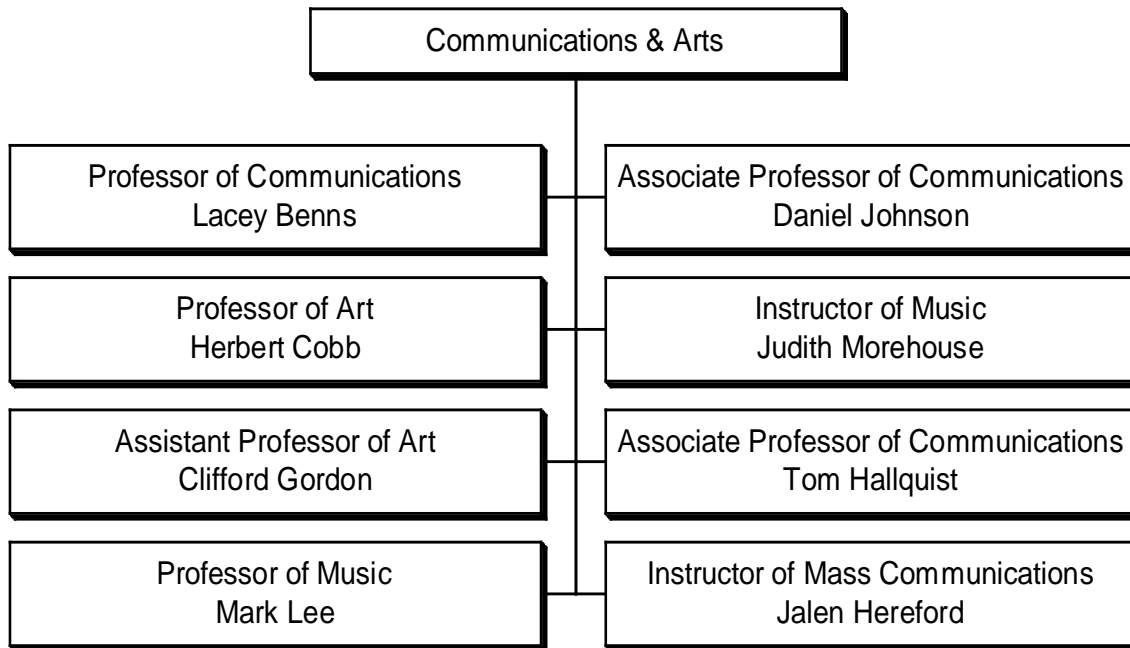

Organizational Chart

TRIO SSS Grant Program
Director
Yaritza Castro
(Grant Funded)

Academic Coach
Christian Jones
(Grant Funded)

Academic Coordinator
& Data Specialist
Rena Greenlees
(Grant Funded)