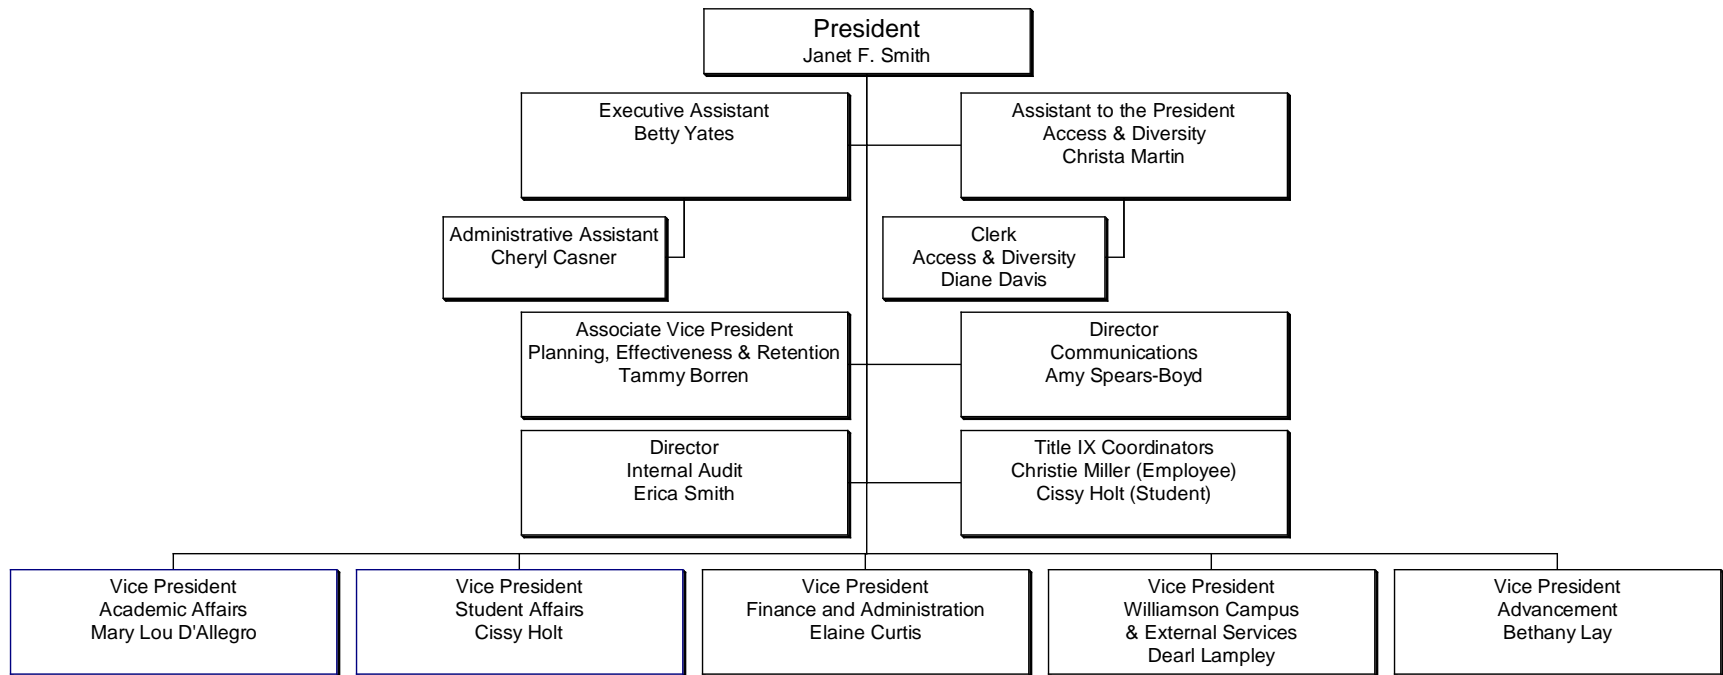

Organizational Chart

COLOR KEY

Green – Hiring

Light Blue – Holding

Dark Blue Border - Interim

Yellow – Grant Funded

COLOR KEY

- Green – Hiring
- Light Blue – Holding
- Dark Blue Border - Interim
- Yellow – Grant Funded