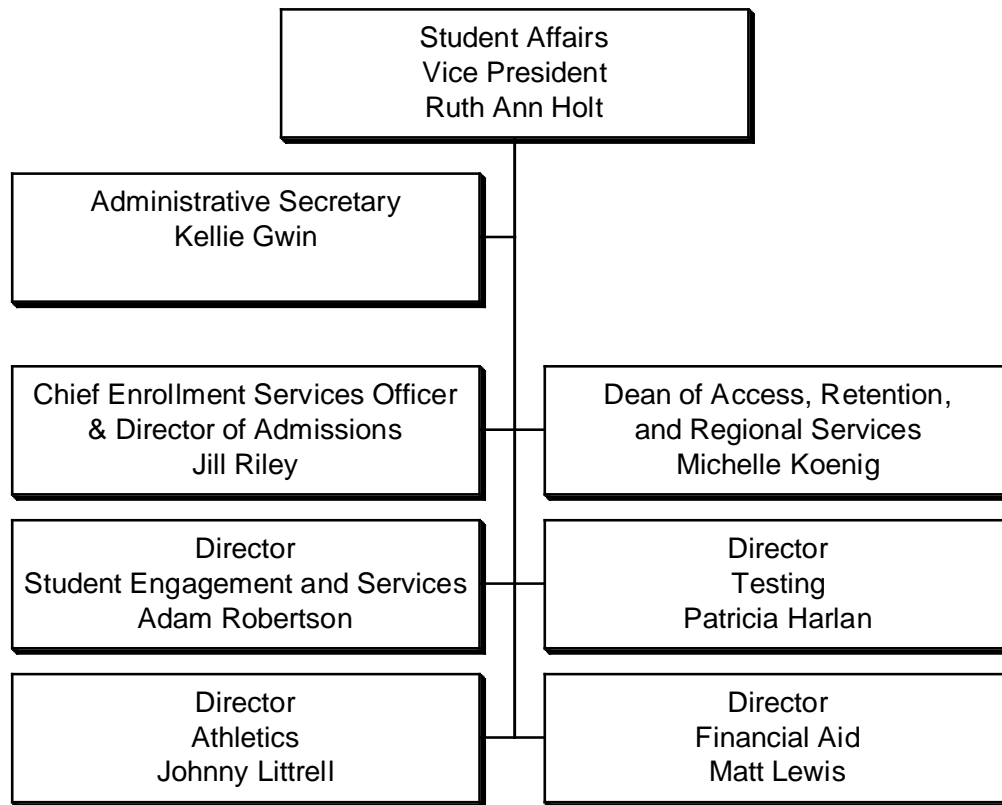

Organizational Chart

TRIO SSS Grant Program
Director
Yaritza Castro
(Grant Funded)

Academic Coach
Christian Jones
(Grant Funded)

Academic Coordinator
& Data Specialist
Rena Greenlees
(Grant Funded)