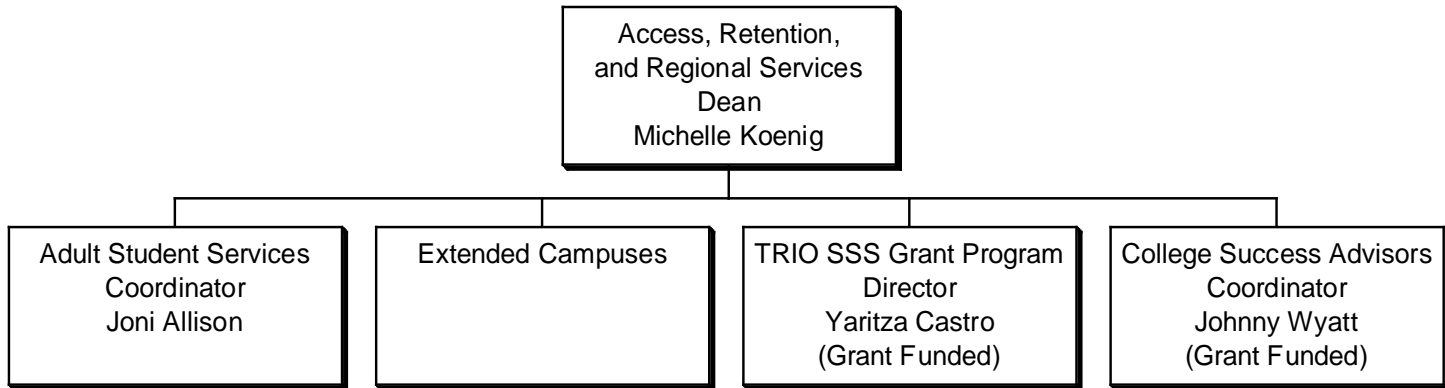

Organizational Chart

TRIO SSS Grant Program
Director
Yaritza Castro
(Grant Funded)

Academic Coach
Christian Jones
(Grant Funded)

Academic Coordinator
& Data Specialist
Rena Greenlees
(Grant Funded)