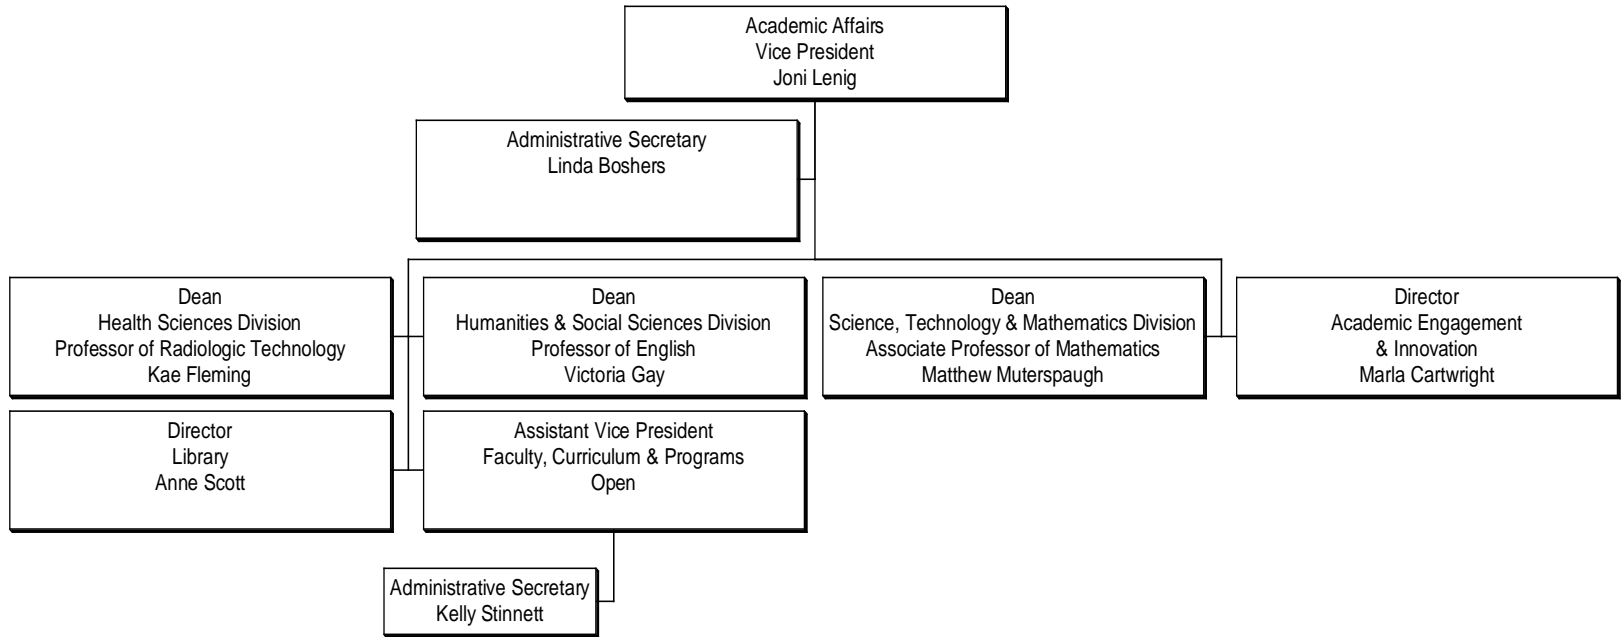

Organizational Chart

TRIO SSS Grant Program
Director
Yaritza Castro
(Grant Funded)

Academic Coach
Christian Jones
(Grant Funded)

Academic Coordinator
& Data Specialist
Rena Greenlees
(Grant Funded)