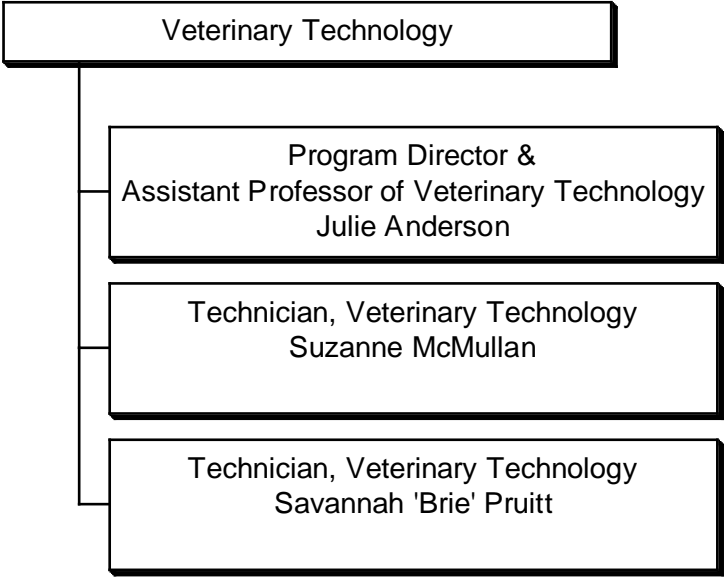

Organizational Chart

TRIO SSS Grant Program
Director
Yaritza Castro
(Grant Funded)

Academic Coach
Christian Jones
(Grant Funded)

Academic Coordinator
& Data Specialist
Rena Greenlees
(Grant Funded)