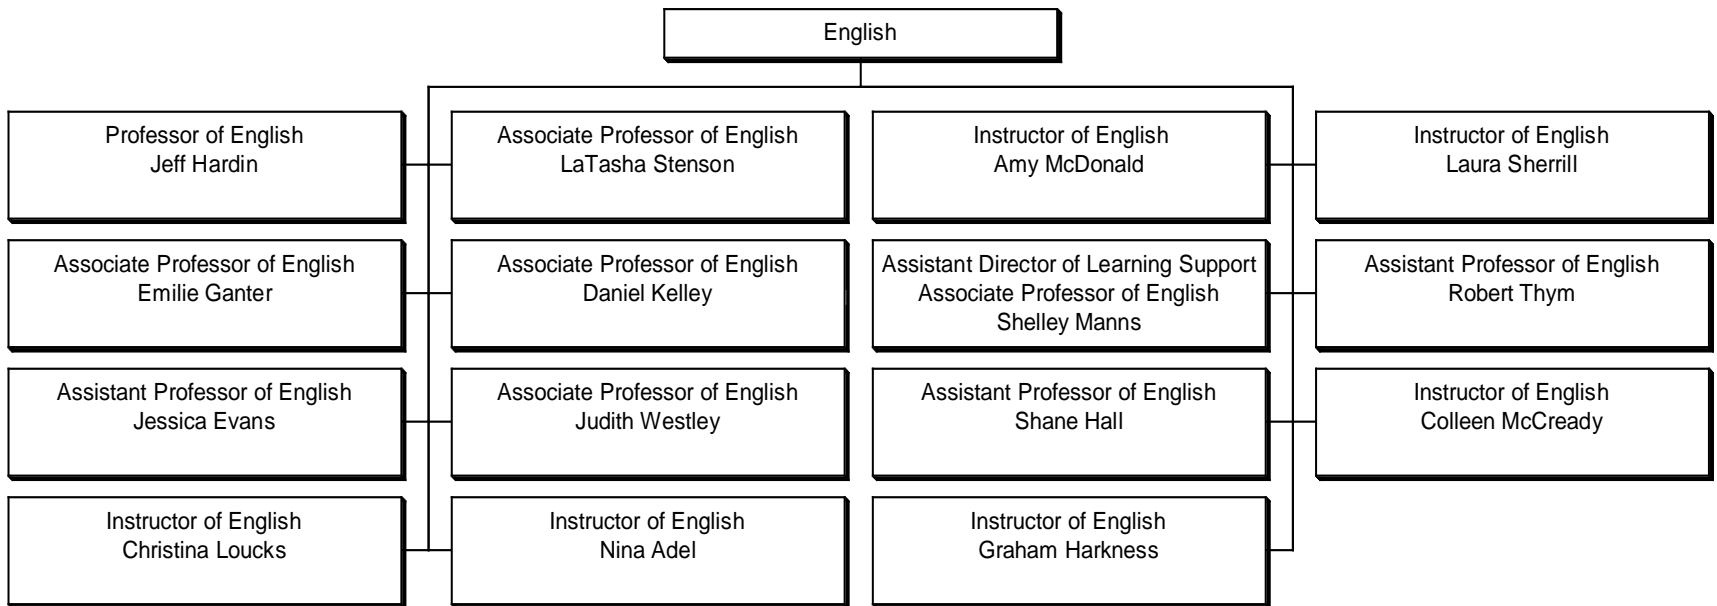

Organizational Chart

TRIO SSS Grant Program
Director
Yaritza Castro
(Grant Funded)

Academic Coach
Christian Jones
(Grant Funded)

Academic Coordinator
& Data Specialist
Rena Greenlees
(Grant Funded)