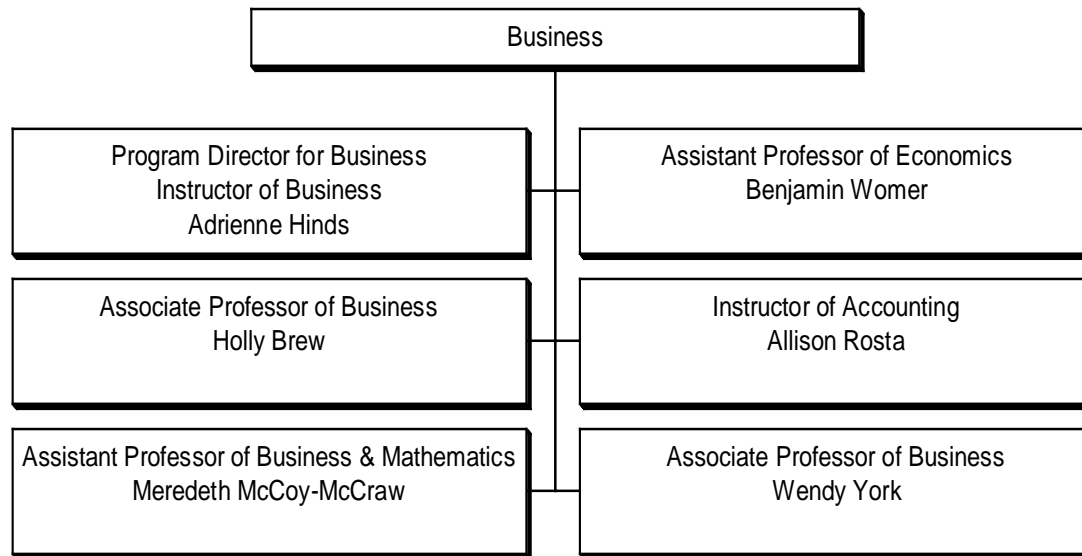

Organizational Chart

TRIO SSS Grant Program
Director
Yaritza Castro
(Grant Funded)

Academic Coach
Christian Jones
(Grant Funded)

Academic Coordinator
& Data Specialist
Rena Greenlees
(Grant Funded)