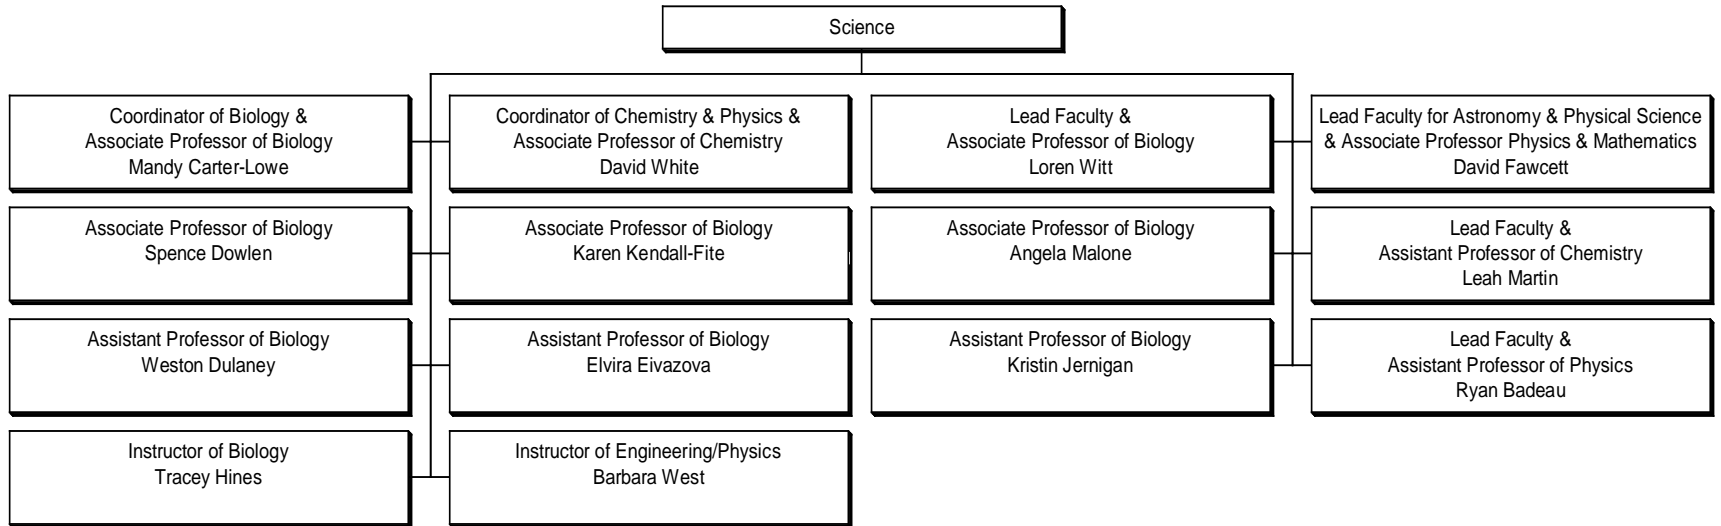

Yellow – Grant Funded

COLOR KEY

Green – Hiring

Light Blue – Holding

Dark Blue Border - Interim

Yellow – Grant Funded

COLOR KEY

Green – Hiring