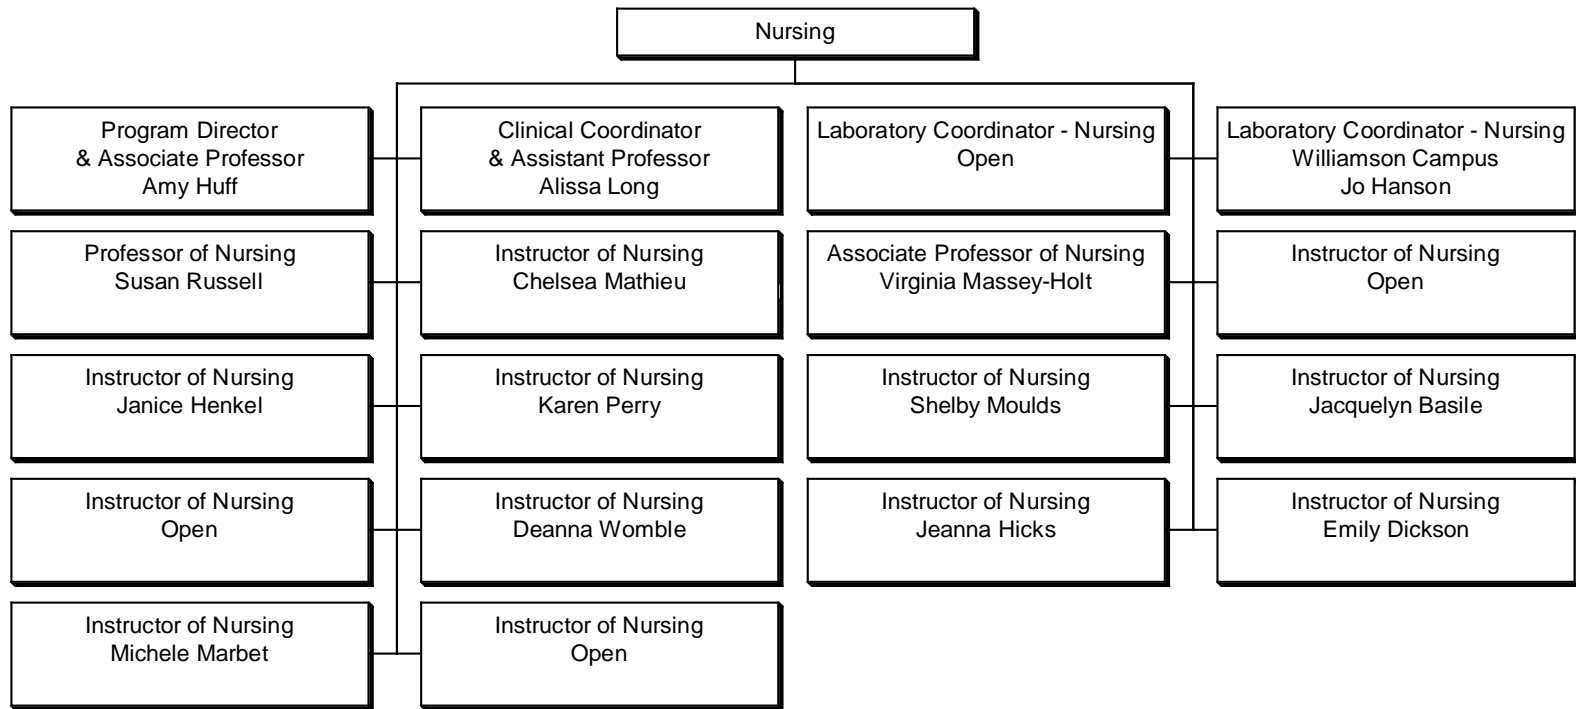

Organizational Chart

TRIO SSS Grant Program
Director
Yaritza Castro
(Grant Funded)

Academic Coach
Christian Jones
(Grant Funded)

Academic Coordinator
& Data Specialist
Rena Greenlees
(Grant Funded)