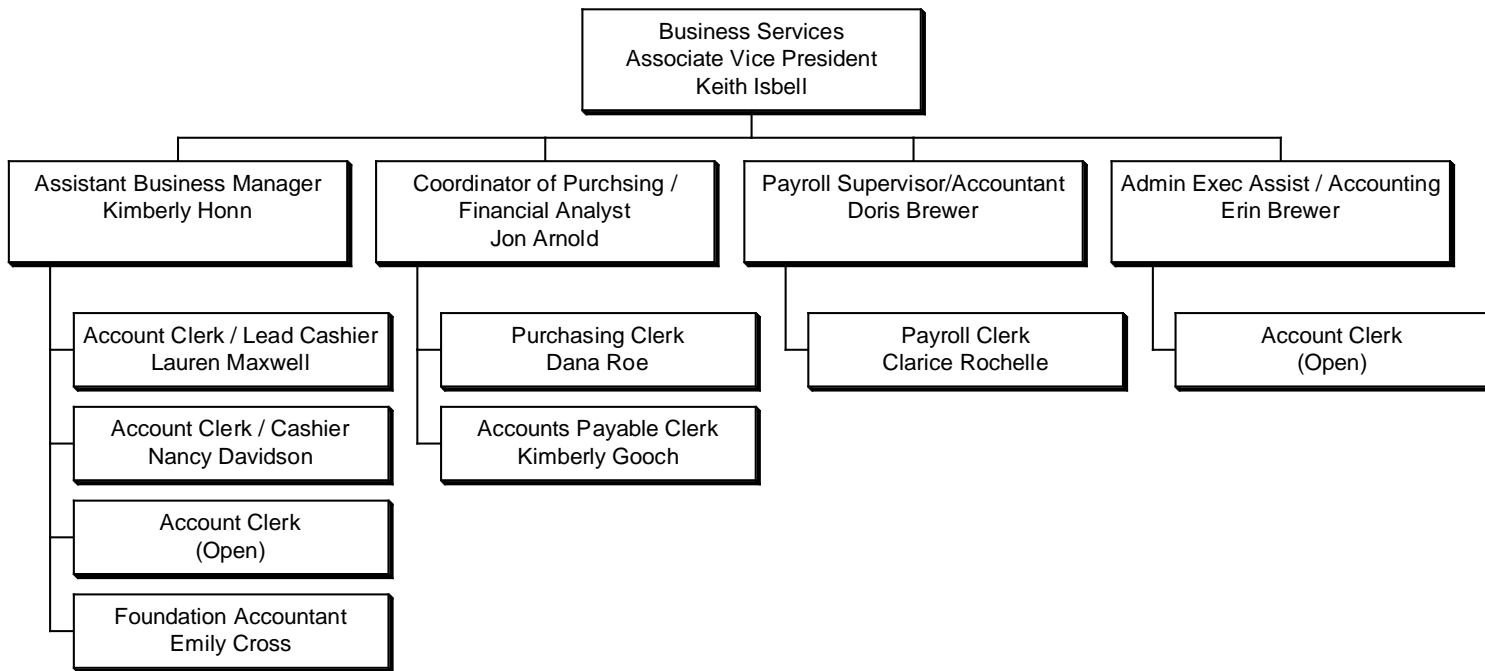

Dark Blue Border - Interim

Yellow – Grant Funded

COLOR KEY

Green – Hiring

Light Blue – Holding

Dark Blue Border - Interim

Yellow – Grant Funded

COLOR KEY