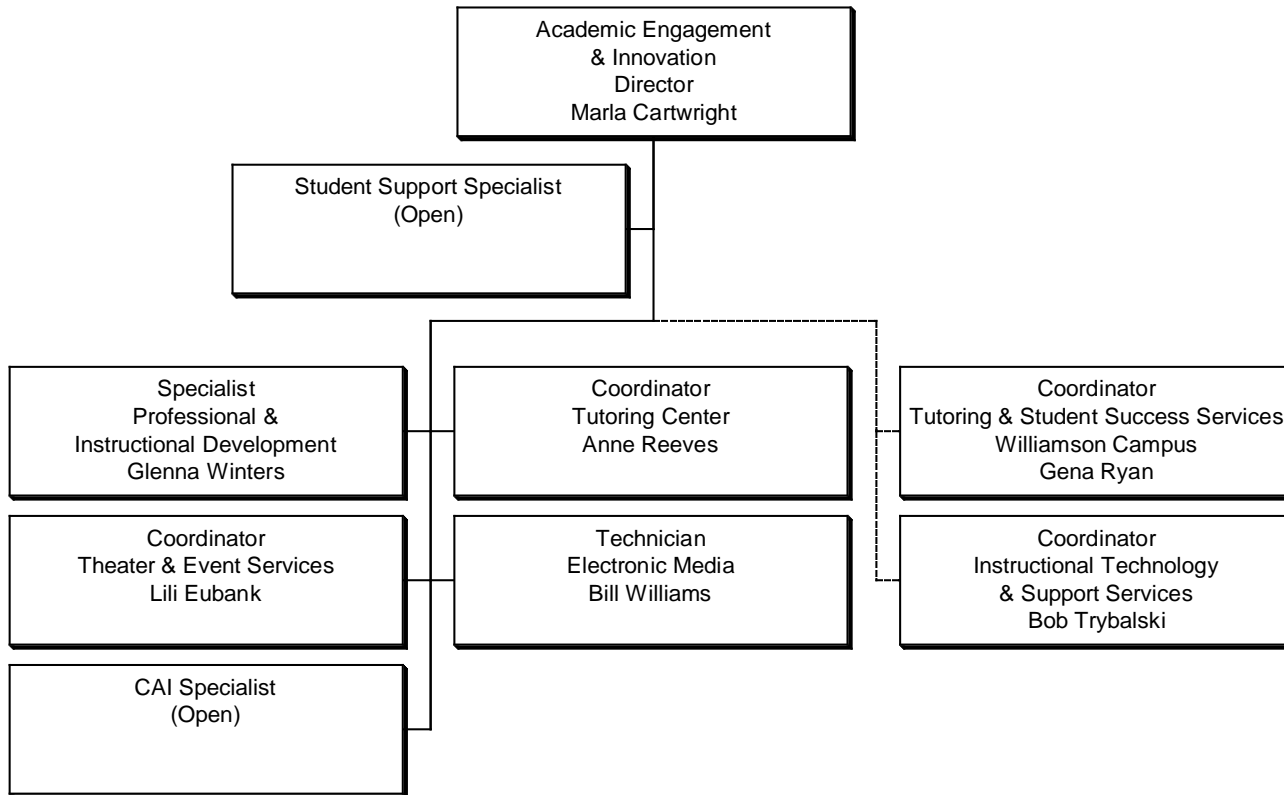

Organizational Chart

TRIO SSS Grant Program
Director
Yaritza Castro
(Grant Funded)

Academic Coach
Christian Jones
(Grant Funded)

Academic Coordinator
& Data Specialist
Rena Greenlees
(Grant Funded)