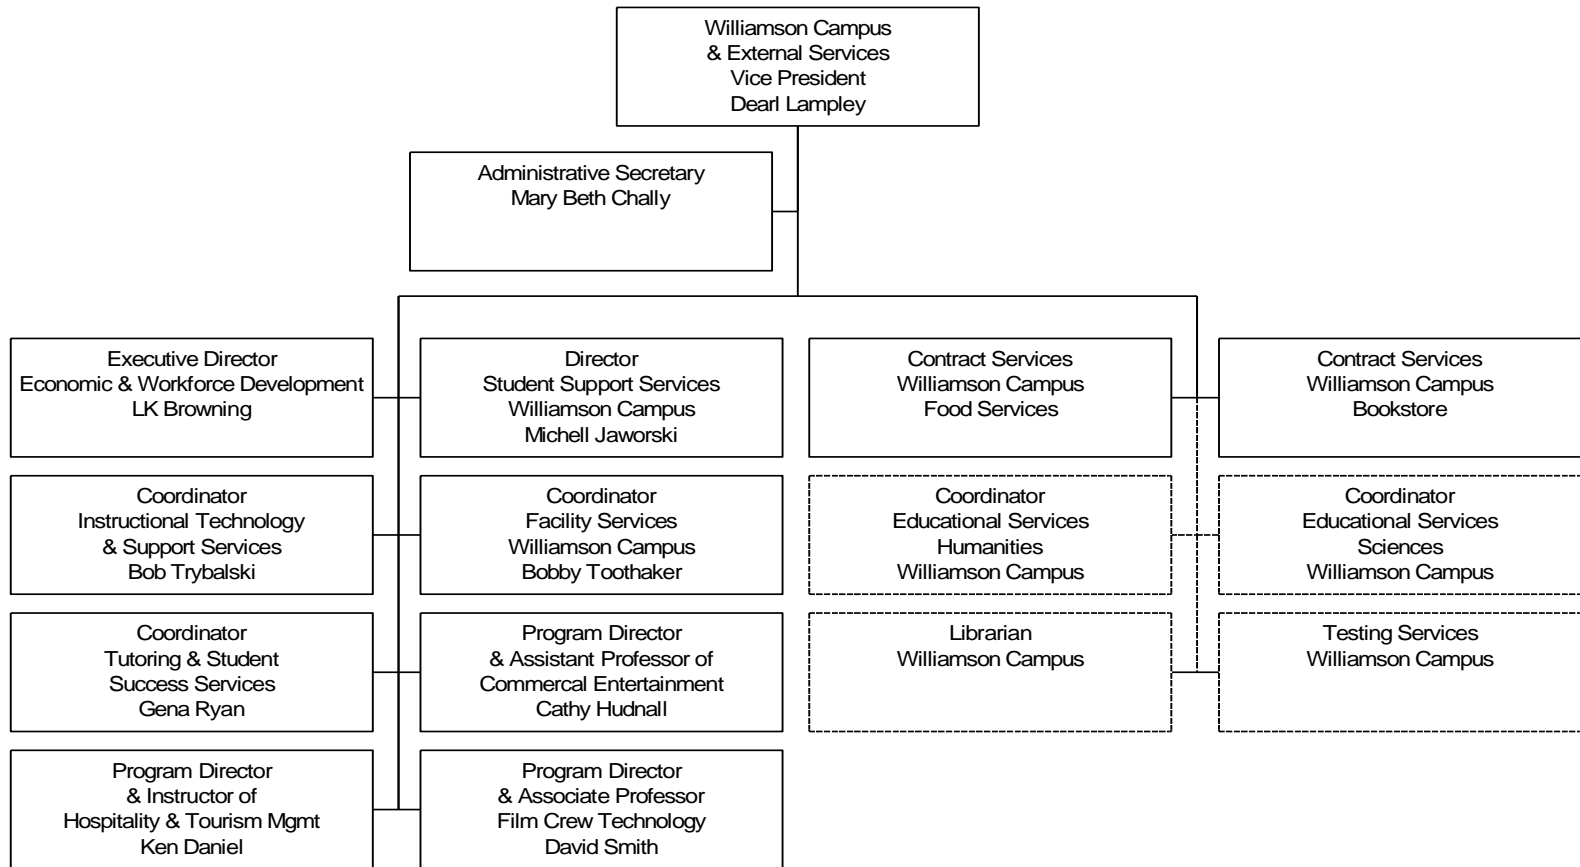

COLOR KEY

Green – Hiring

Light Blue – Holding

Dark Blue Border - Interim

Yellow – Grant Funded