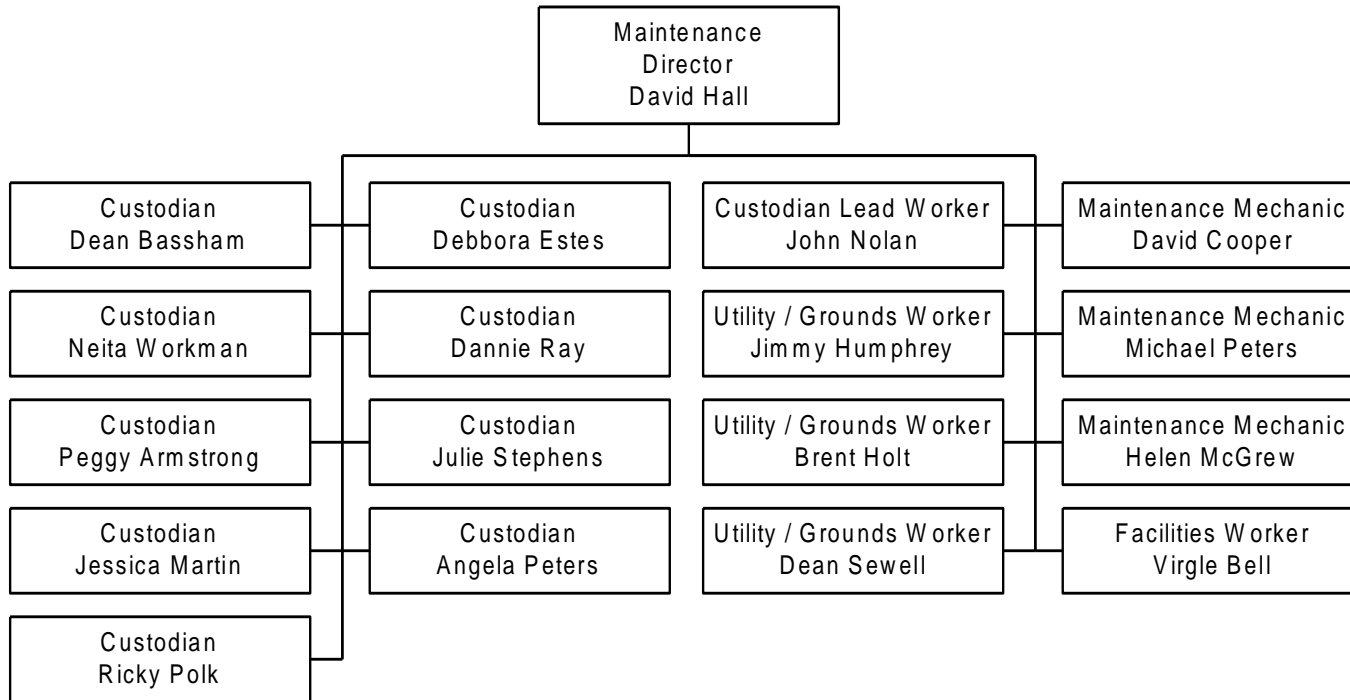

COLOR KEY

Green – Hiring

Light Blue – Holding

Dark Blue Border - Interim

Yellow – Grant Funded