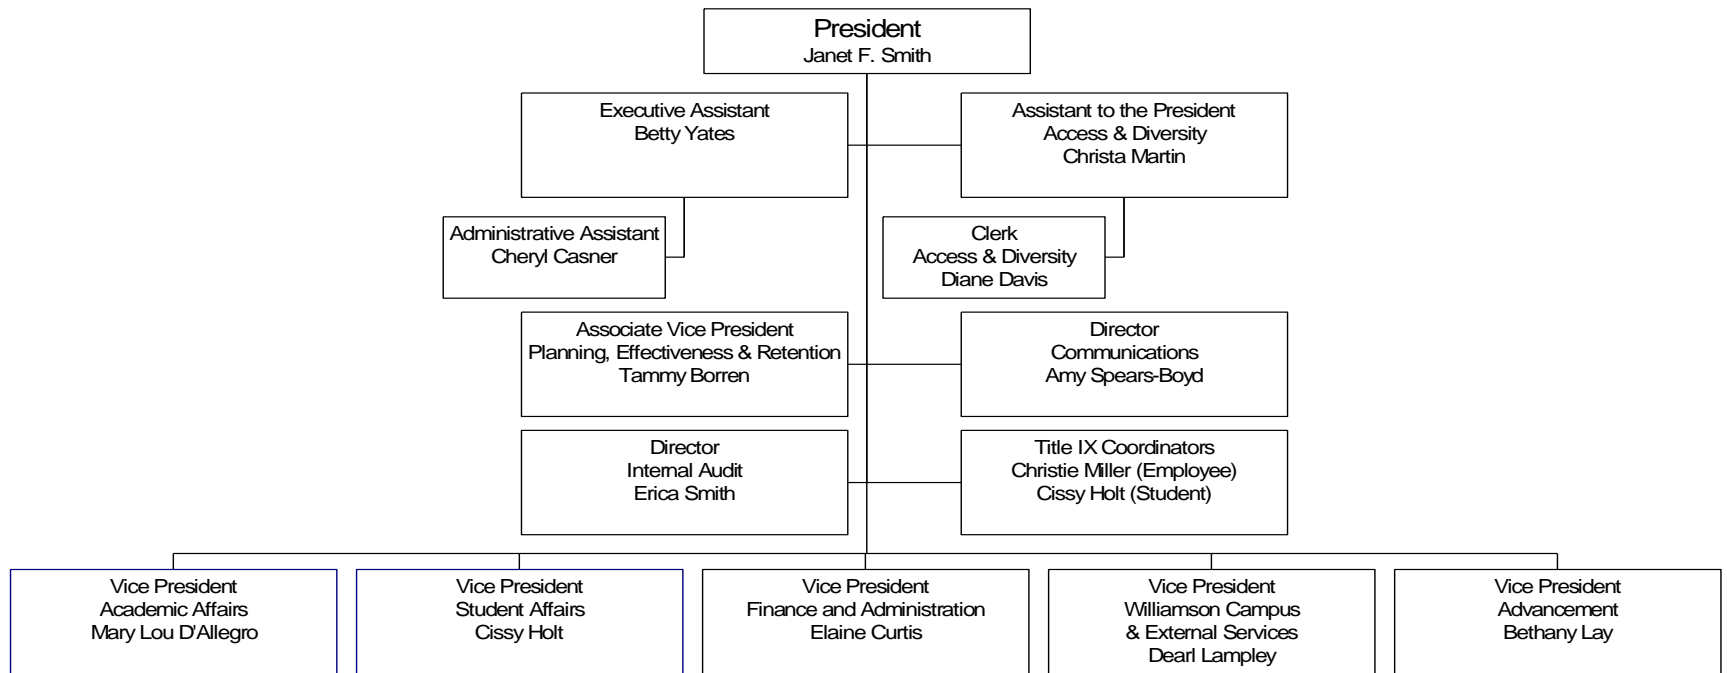

Organizational Chart

COLOR KEY

Green – Hiring

Light Blue – Holding

Dark Blue Border - Interim

Yellow – Grant Funded

COLOR KEY

Green – Hiring