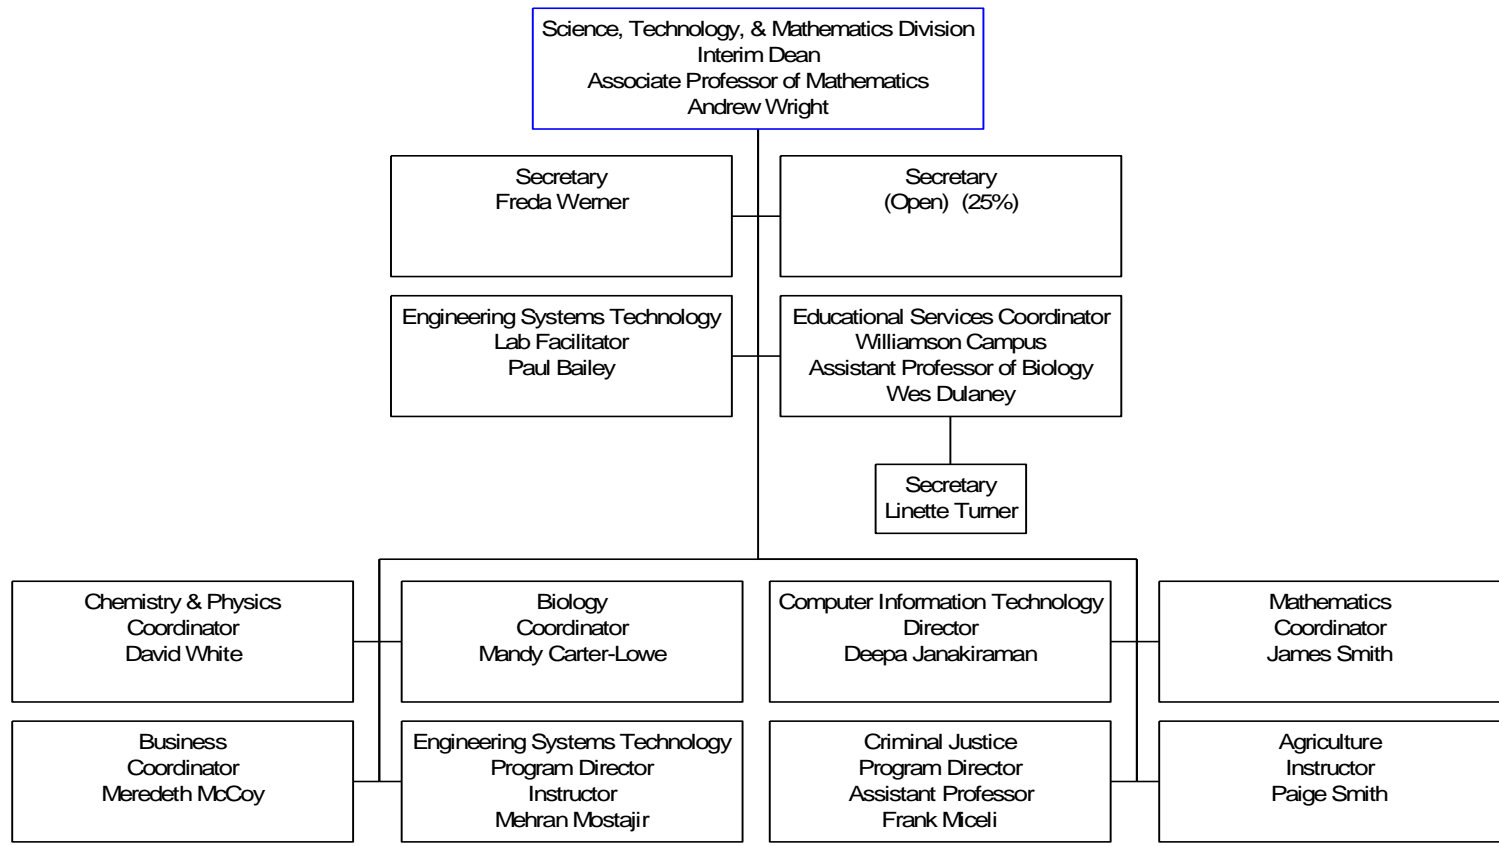

Assistant Professor of History
Greg Mewbourn

COLOR KEY

Green – Hiring

Light Blue – Holding

Dark Blue Border - Interim

Yellow – Grant Funded

COLOR KEY

- Green – Hiring
- Light Blue – Holding
- Dark Blue Border - Interim
- Yellow – Grant Funded