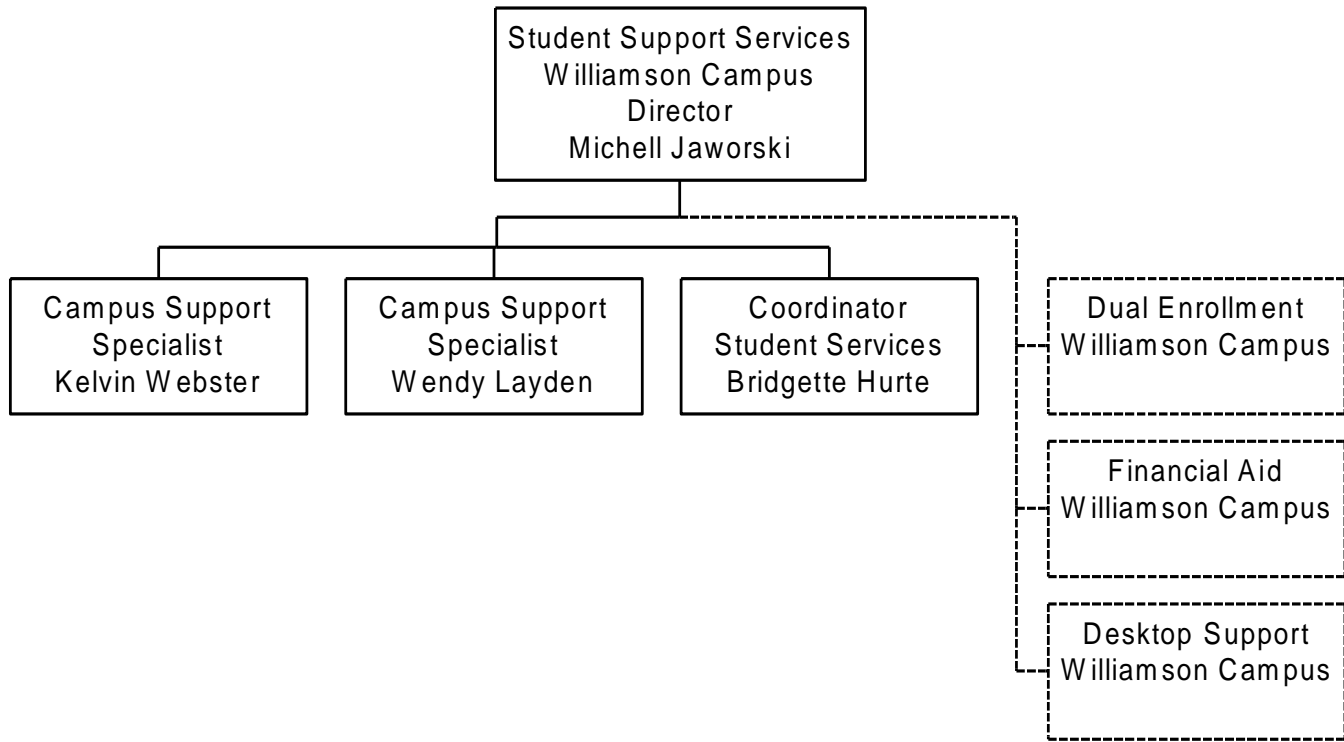

COLOR KEY

Green – Hiring

Light Blue – Holding

Dark Blue Border - Interim

Yellow – Grant Funded