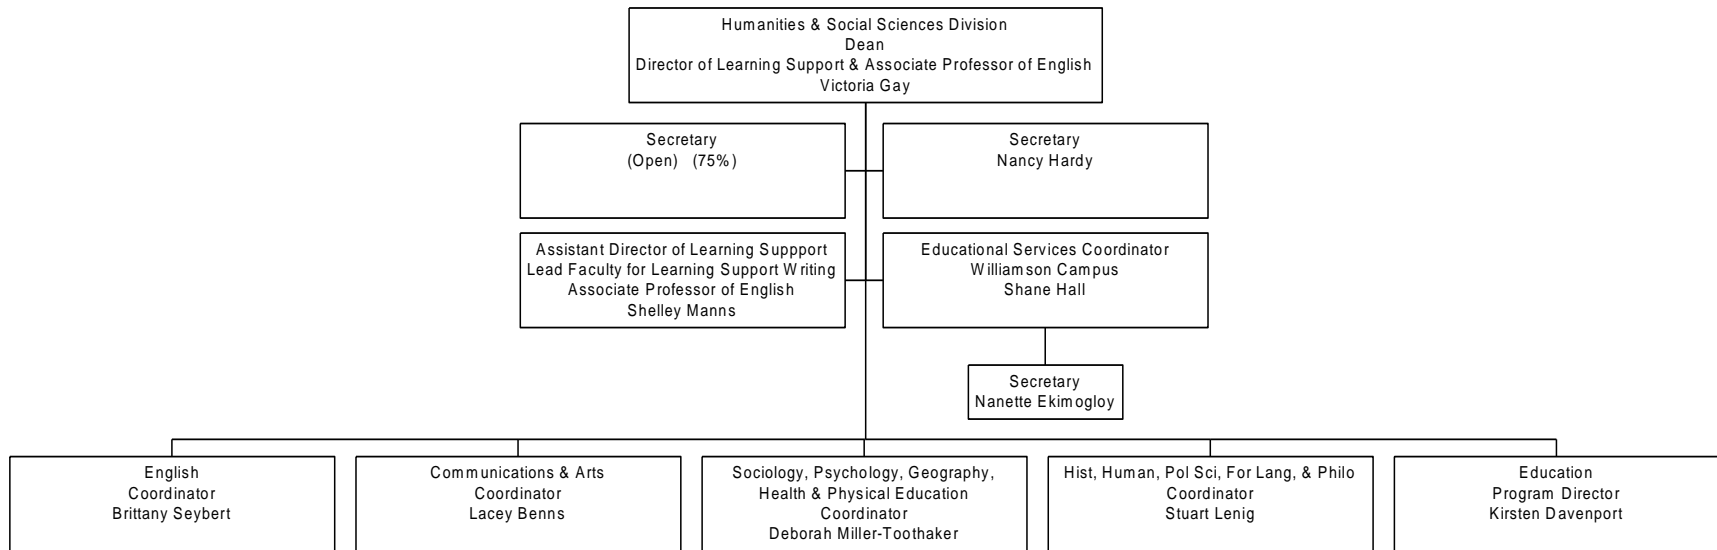

COLOR KEY

Green – Hiring

Light Blue – Holding

Dark Blue Border - Interim

Yellow – Grant Funded