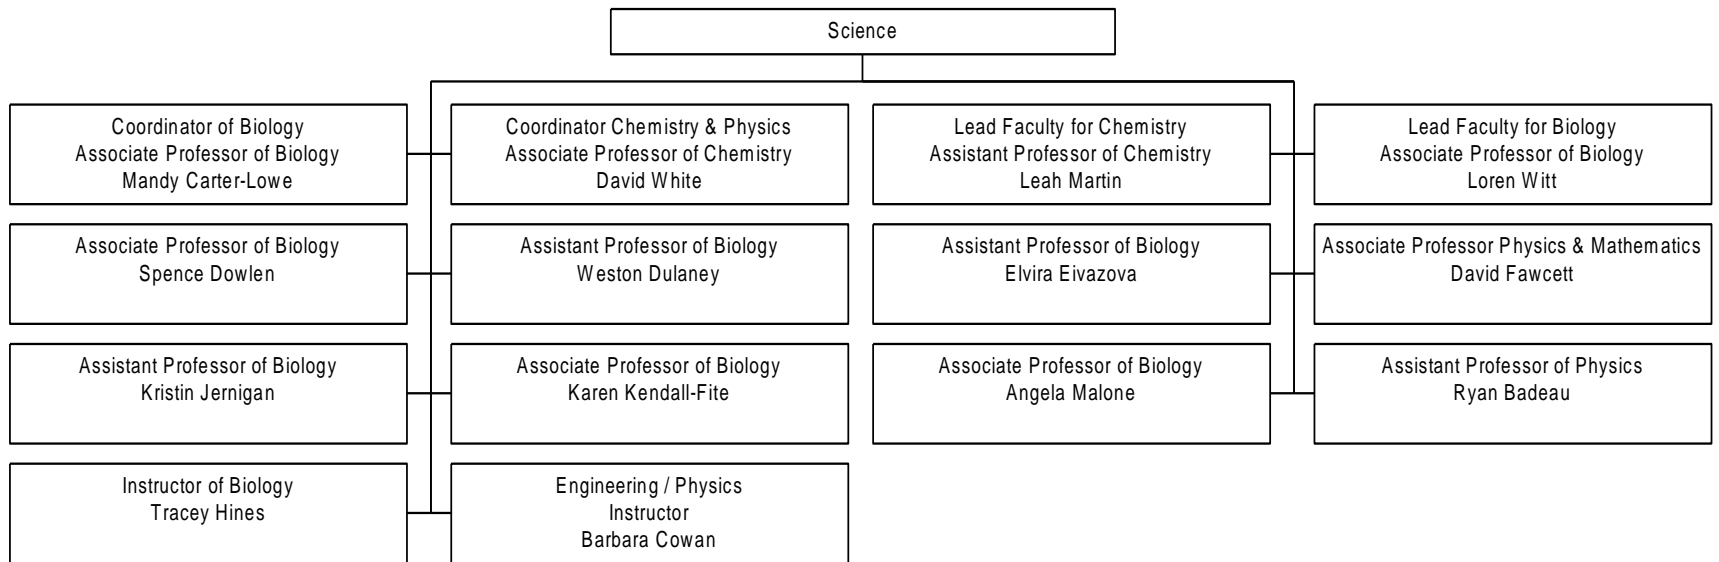

Assistant Professor of History
Greg Mewbourn

COLOR KEY

Green – Hiring

Light Blue – Holding

Dark Blue Border - Interim

Yellow – Grant Funded

COLOR KEY

- Green – Hiring
- Light Blue – Holding
- Dark Blue Border - Interim
- Yellow – Grant Funded