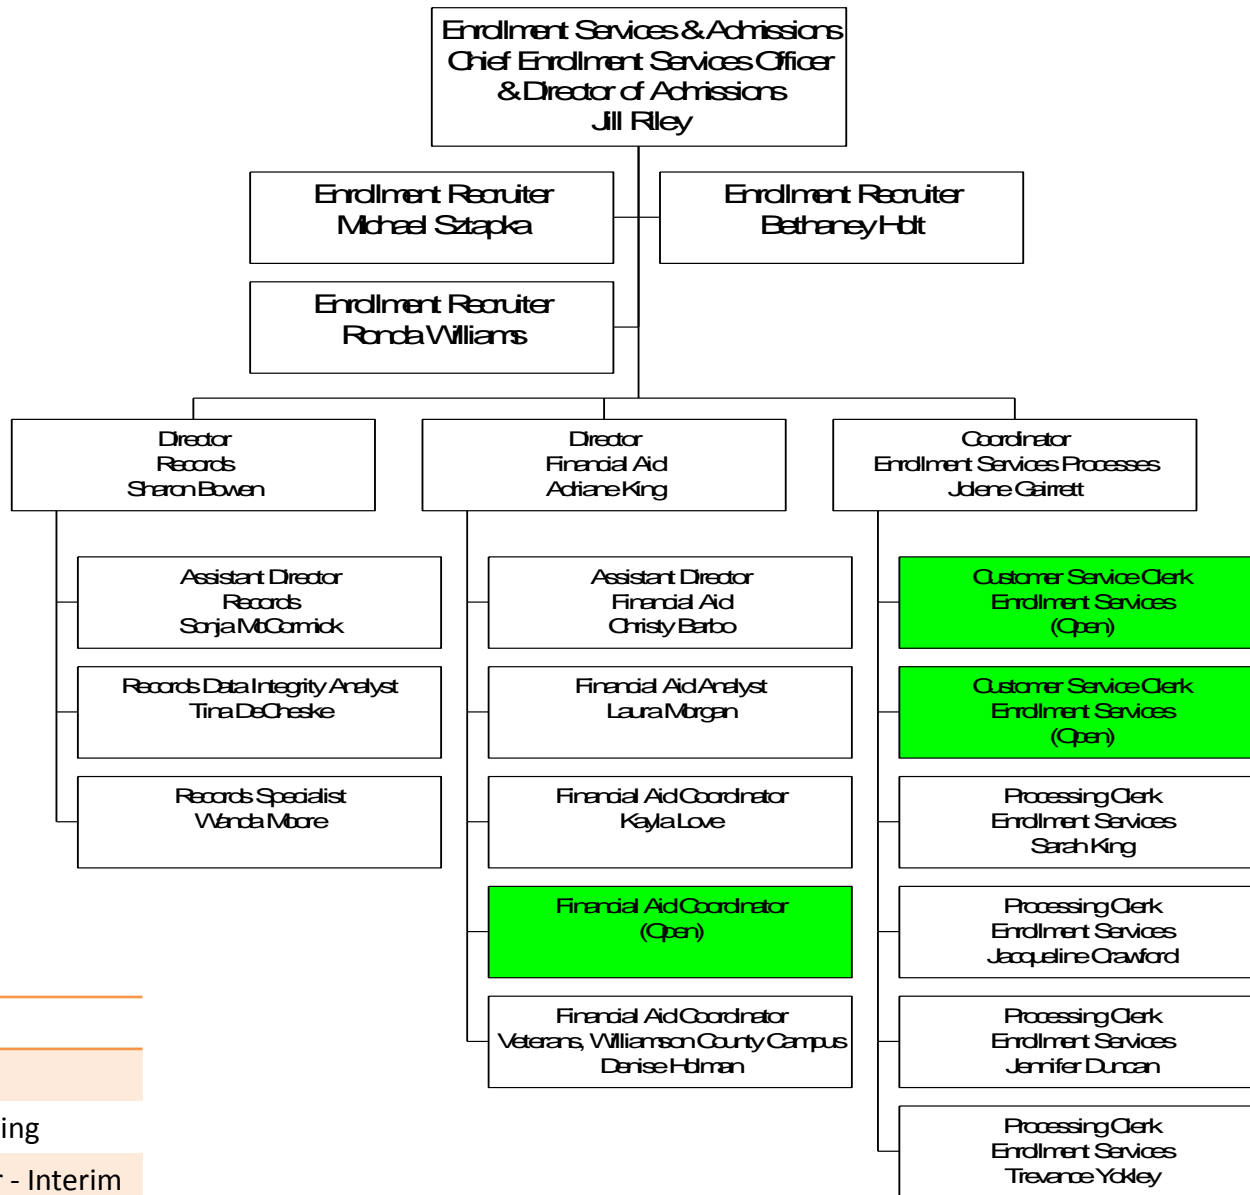

Green – Hiring

Light Blue – Holding

Dark Blue Border - Interim

Yellow – Grant Funded

COLOR KEY

Green – Hiring

Light Blue – Holding

Dark Blue Border - Interim

Yellow – Grant Funded

COLOR KEY

Green – Hiring

Light Blue – Holding

Dark Blue Border - Interim

Yellow – Grant Funded

COLOR KEY

Green – Hiring

Light Blue – Holding

Dark Blue Border - Interim

Yellow – Grant Funded

COLOR KEY

Green – Hiring

Light Blue – Holding

Dark Blue Border - Interim

Yellow – Grant Funded