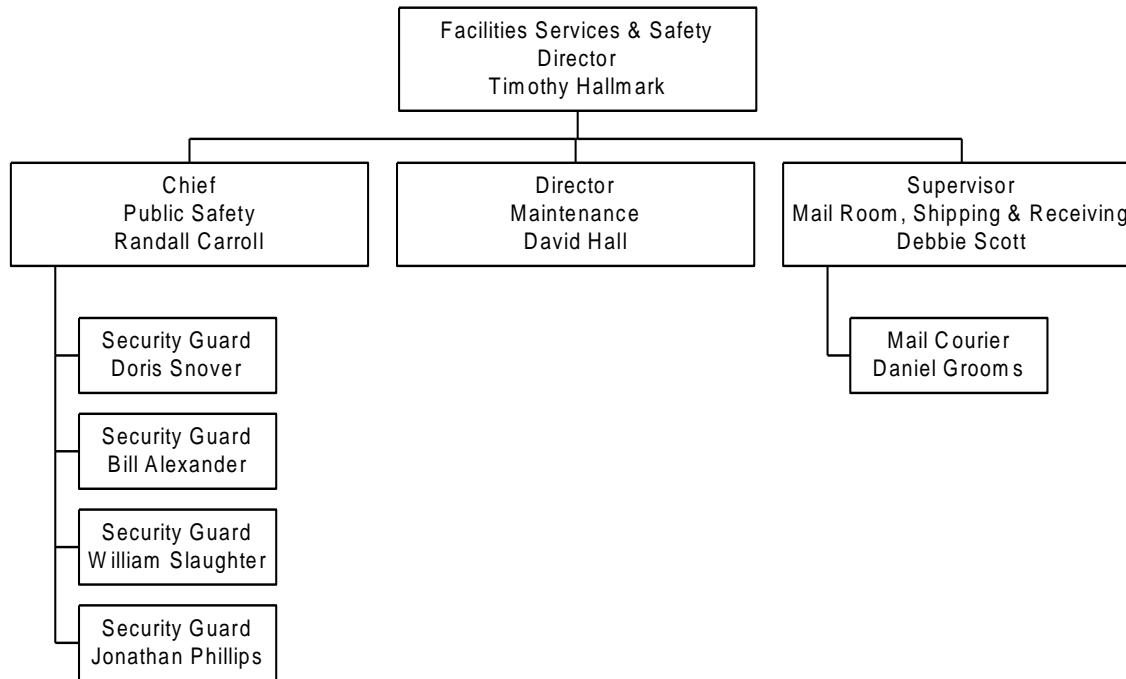

Light Blue – Holding

Dark Blue Border - Interim

Yellow – Grant Funded

COLOR KEY

Green – Hiring

Light Blue – Holding

Dark Blue Border - Interim

Yellow – Grant Funded