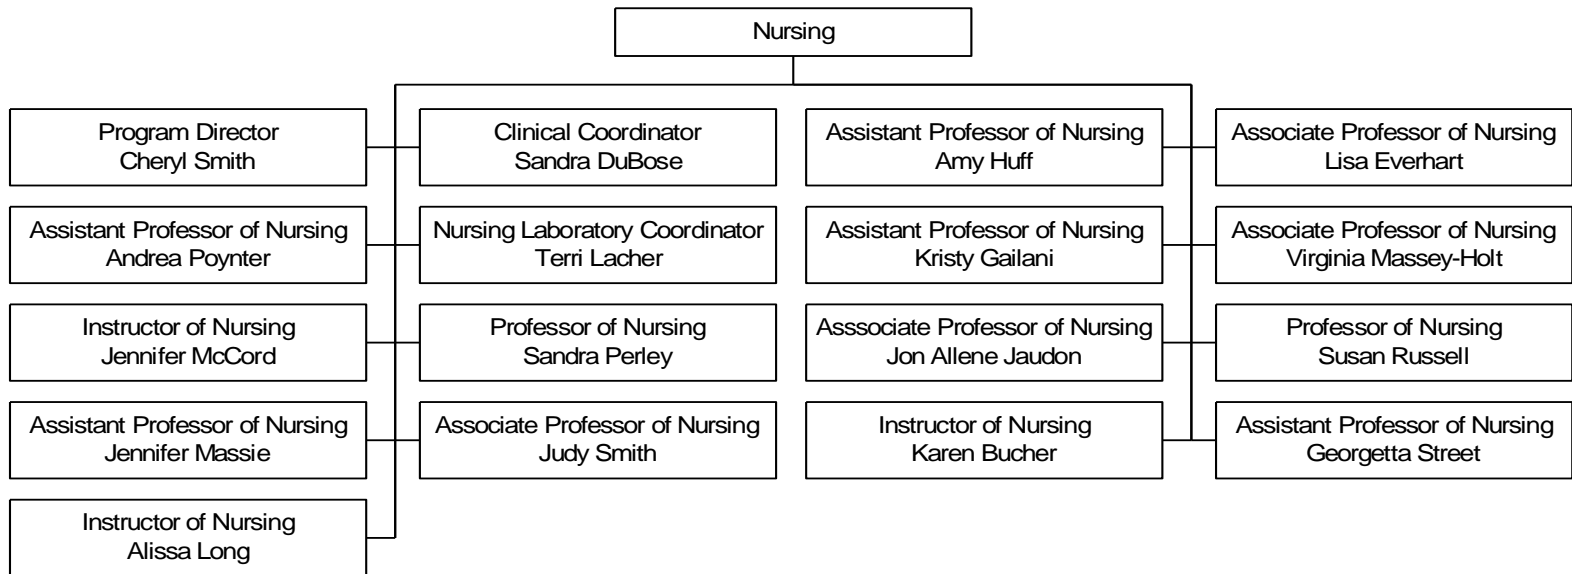

COLOR KEY

Green – Hiring

Light Blue – Holding

Dark Blue Border - Interim

Yellow – Grant Funded