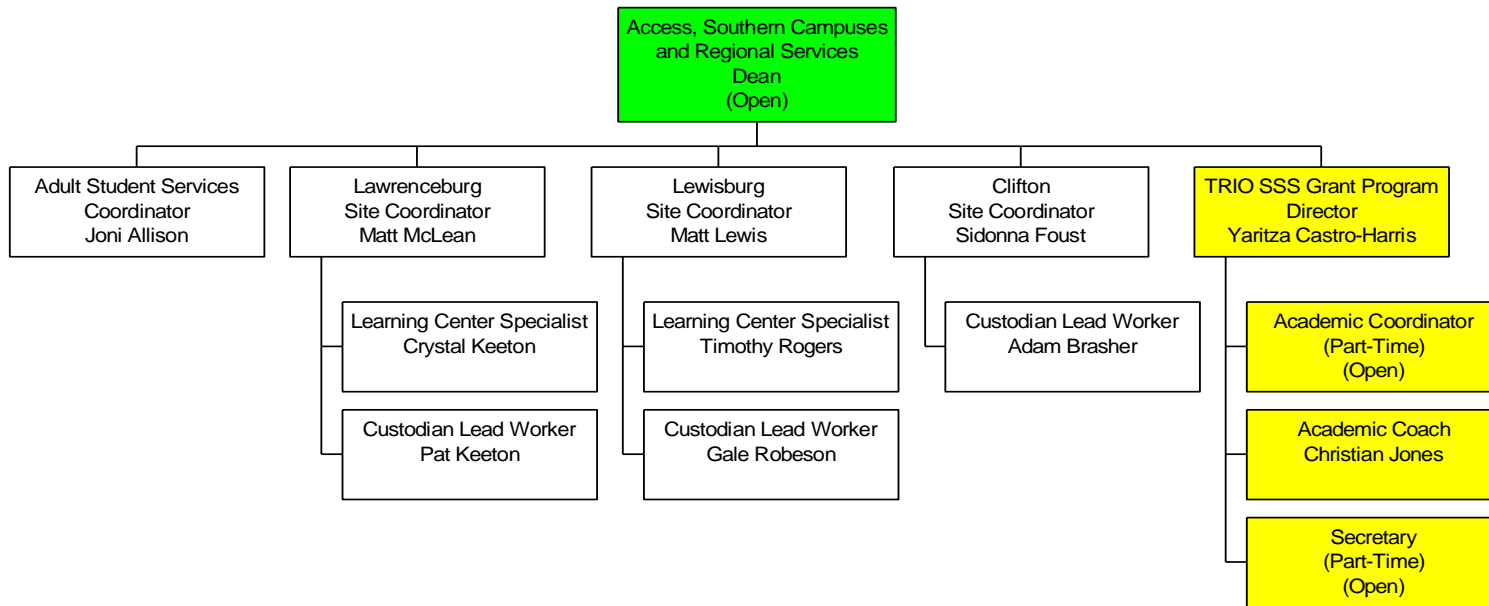

Light Blue – Holding

Dark Blue Border - Interim

Yellow – Grant Funded

COLOR KEY

Green – Hiring

Light Blue – Holding

Dark Blue Border - Interim

Yellow – Grant Funded