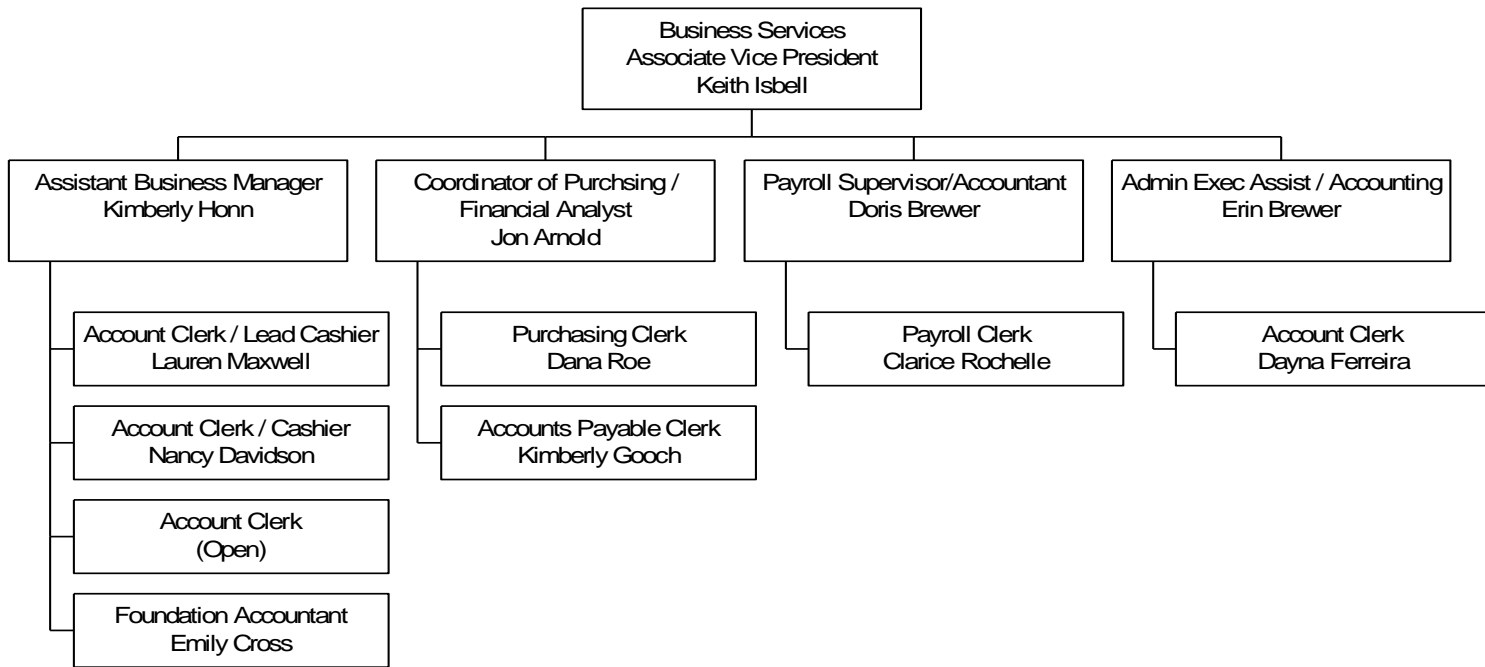

COLOR KEY

Green – Hiring

Light Blue – Holding

Dark Blue Border - Interim

Yellow – Grant Funded