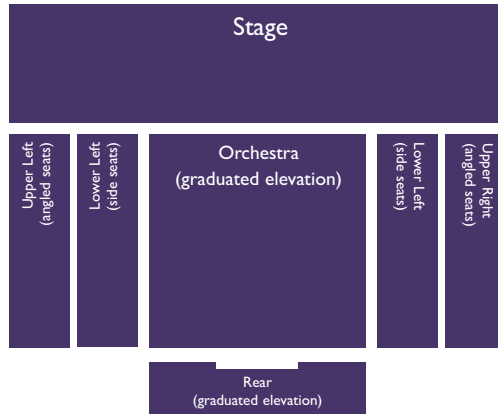

Wheelchair seating positions are available. Please request wheelchair seating when ordering tickets.

Waymon L. Hickman Building

Kenneth and Ramona Cherry Theater

Columbia State Community College does not discriminate on the basis of gender, race, color, religion, age, mental or physical disability, veteran status or national origin in educational and employment opportunities, and is committed to the education of a non-racially identifiable student body. Any inquiries and/or complaints should be directed to the Director of Human Resources (affirmative action officer), room 116 in the Pryor Administration Building, Columbia State Community College, 1665 Hampshire Pike, Columbia, TN 38401.